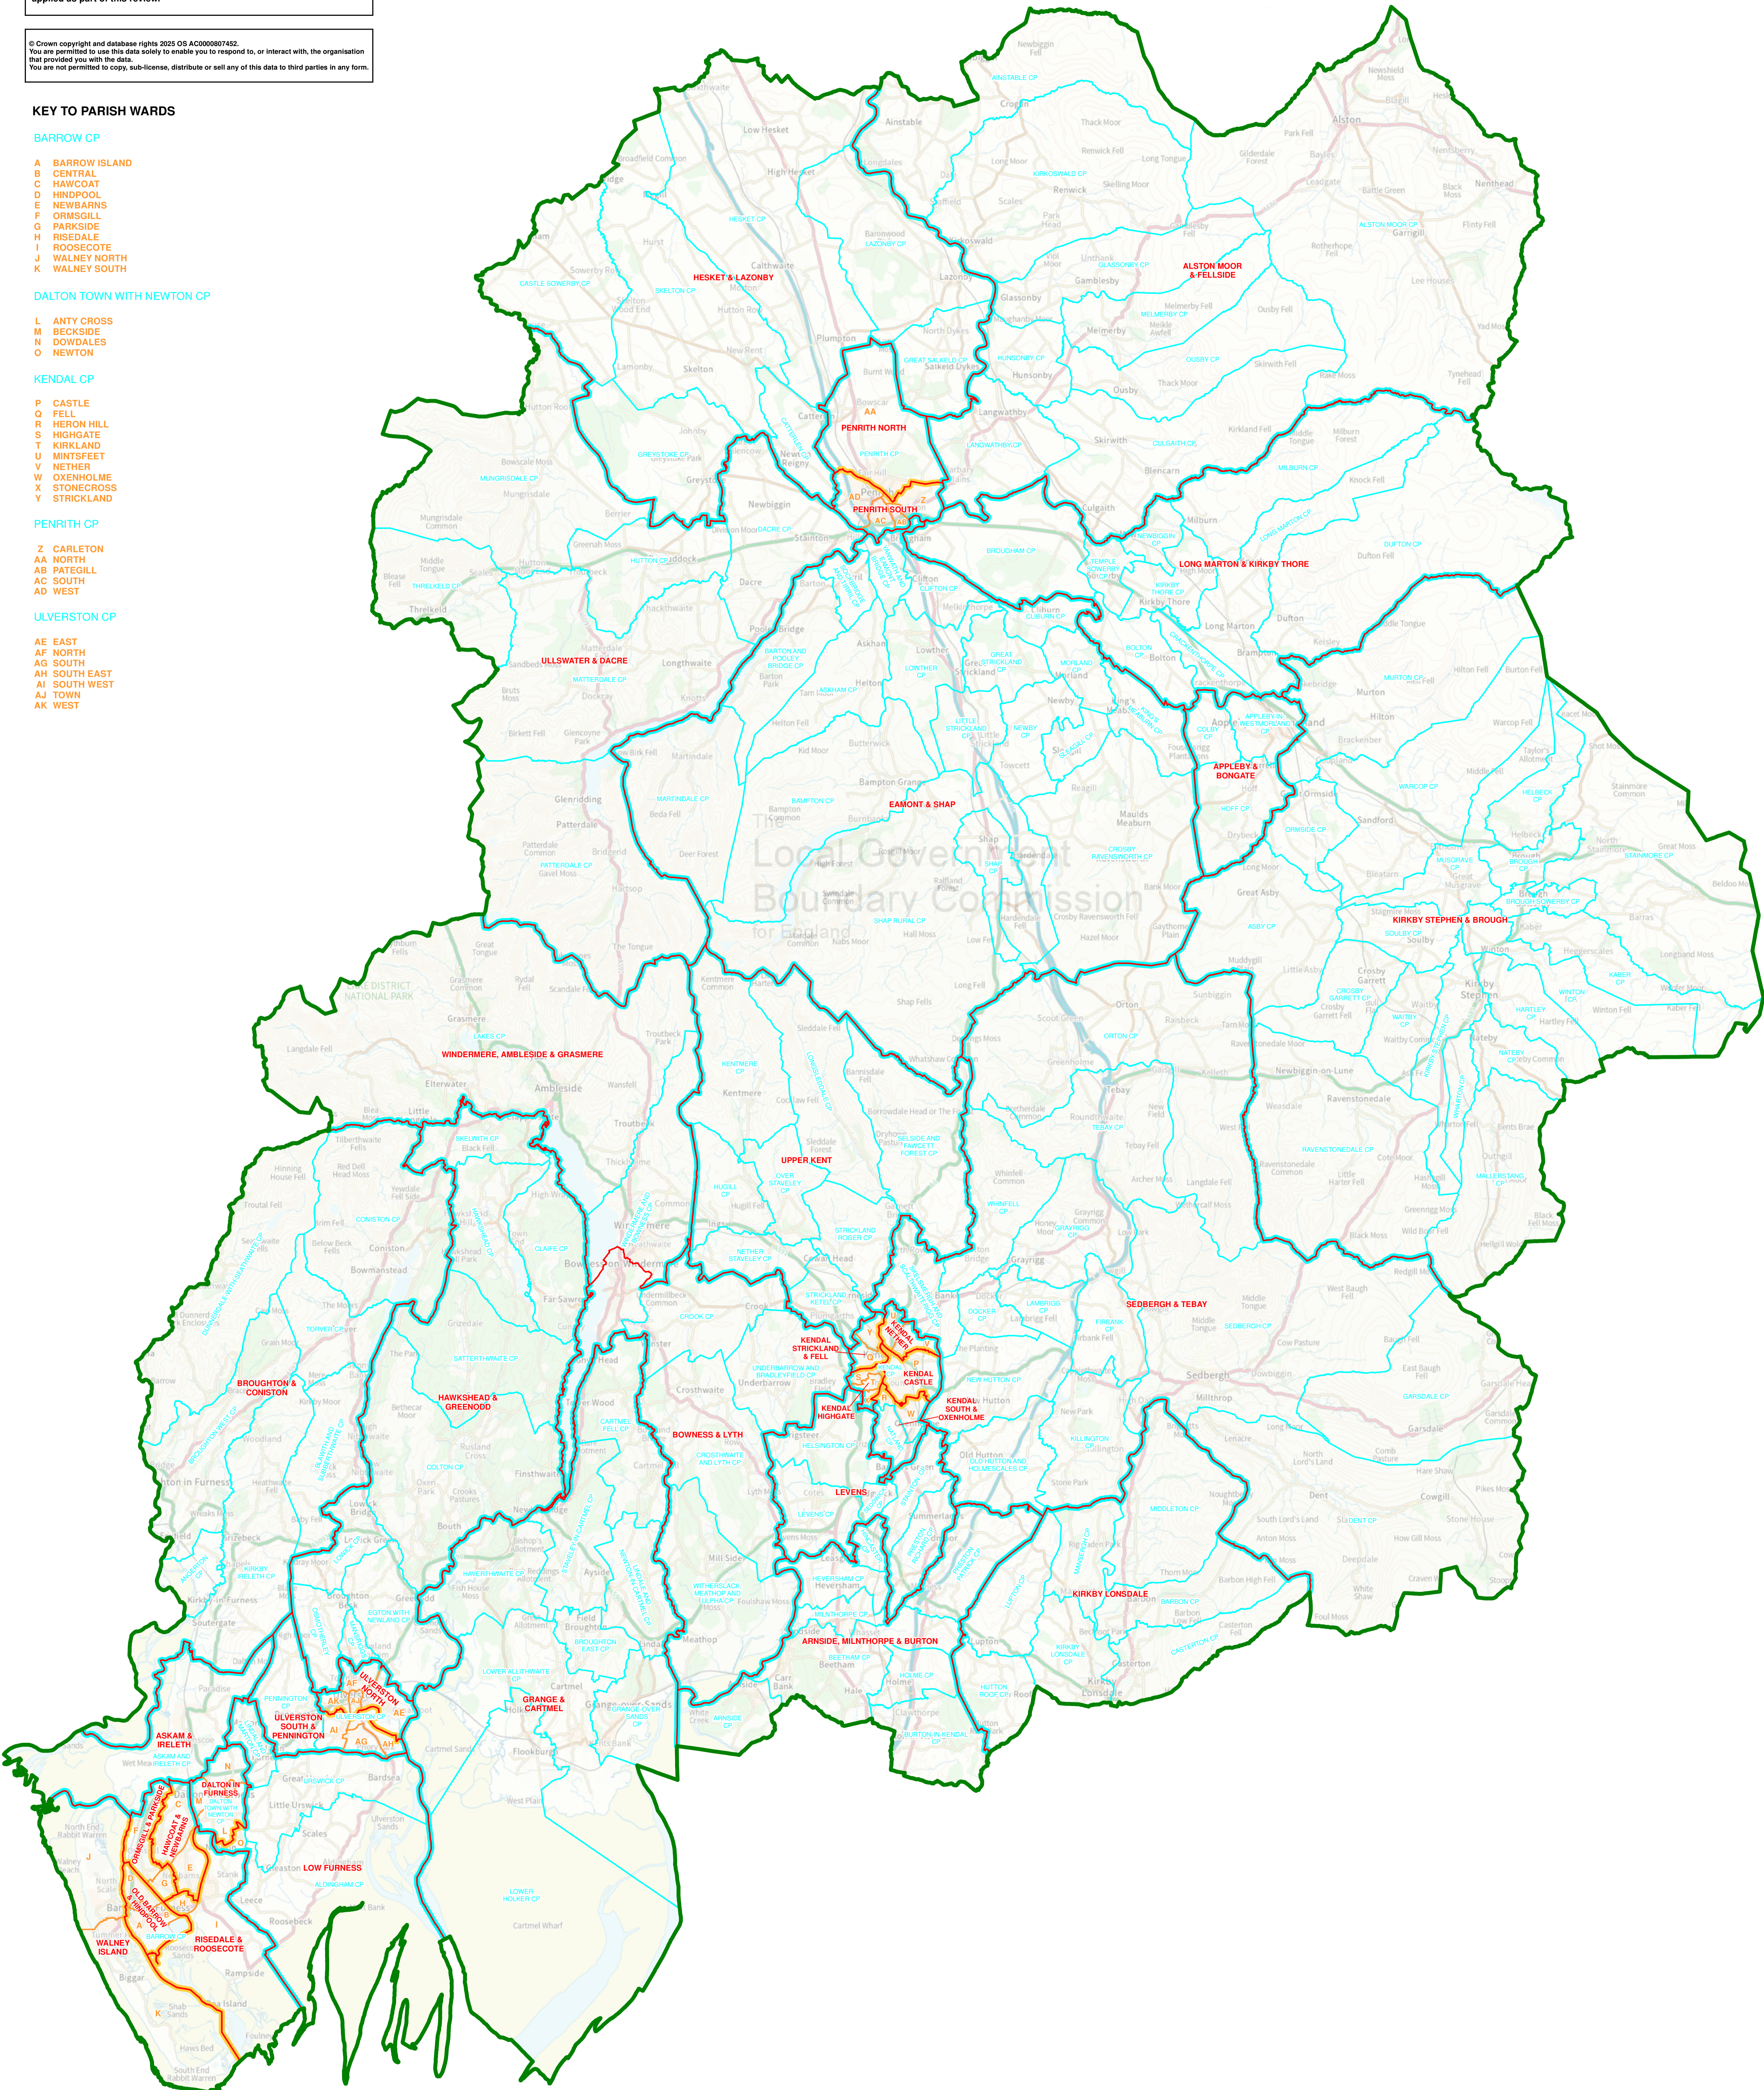

THE LOCAL GOVERNMENT BOUNDARY COMMISSION FOR ENGLAND
ELECTORAL REVIEW OF WESTMORLAND AND FURNESS

Draft recommendations for ward boundaries in the district of Westmorland and Furness March 2025
Sheet 1 of 1

KEY TO PARISH WARDS

- **BARROW CP**
  - A BARROW ISLAND
  - B CENTRAL
  - C HAWCOAT
  - D HINDPOOL
  - E NEWBARNES
  - F ORMSGILL
  - G PARKSIDE
  - H RISEDALE
  - I ROOSECOTE
  - J WALNEY NORTH
  - K WALNEY SOUTH
- **DALTON TOWN WITH NEWTON CP**
  - L ANTY CROSS
  - M BECKSIDE
  - N DOWDALES
  - O NEWTON
- **KENDAL CP**
  - P CASTLE
  - Q FELL
  - R HERON HILL
  - S HIGHGATE
  - T KIRKLAND
  - U MINTSFEEET
  - V NETHER
  - W OXENHOLME
  - X STONECROSS
  - Y STRICKLAND
- **PENRITH CP**
  - Z CARLETON
  - AA NORTH
  - AB PATEGILL
  - AC SOUTH
  - AD WEST
- **ULVERSTON CP**
  - AE EAST
  - AF NORTH
  - AG SOUTH
  - AH SOUTH EAST
  - AI SOUTH WEST
  - AJ TOWN
  - AK WEST

KEY	
	DISTRICT COUNCIL BOUNDARY
	PROPOSED WARD BOUNDARY
	PARISH BOUNDARY
	PROPOSED PARISH WARD BOUNDARY
	PROPOSED WARD BOUNDARY COINCIDENT WITH PARISH BOUNDARY
	PROPOSED WARD BOUNDARY COINCIDENT WITH PROPOSED PARISH WARD BOUNDARY
	KIRKBY LONSDALE
	CASTERTON CP
	PARISH NAME