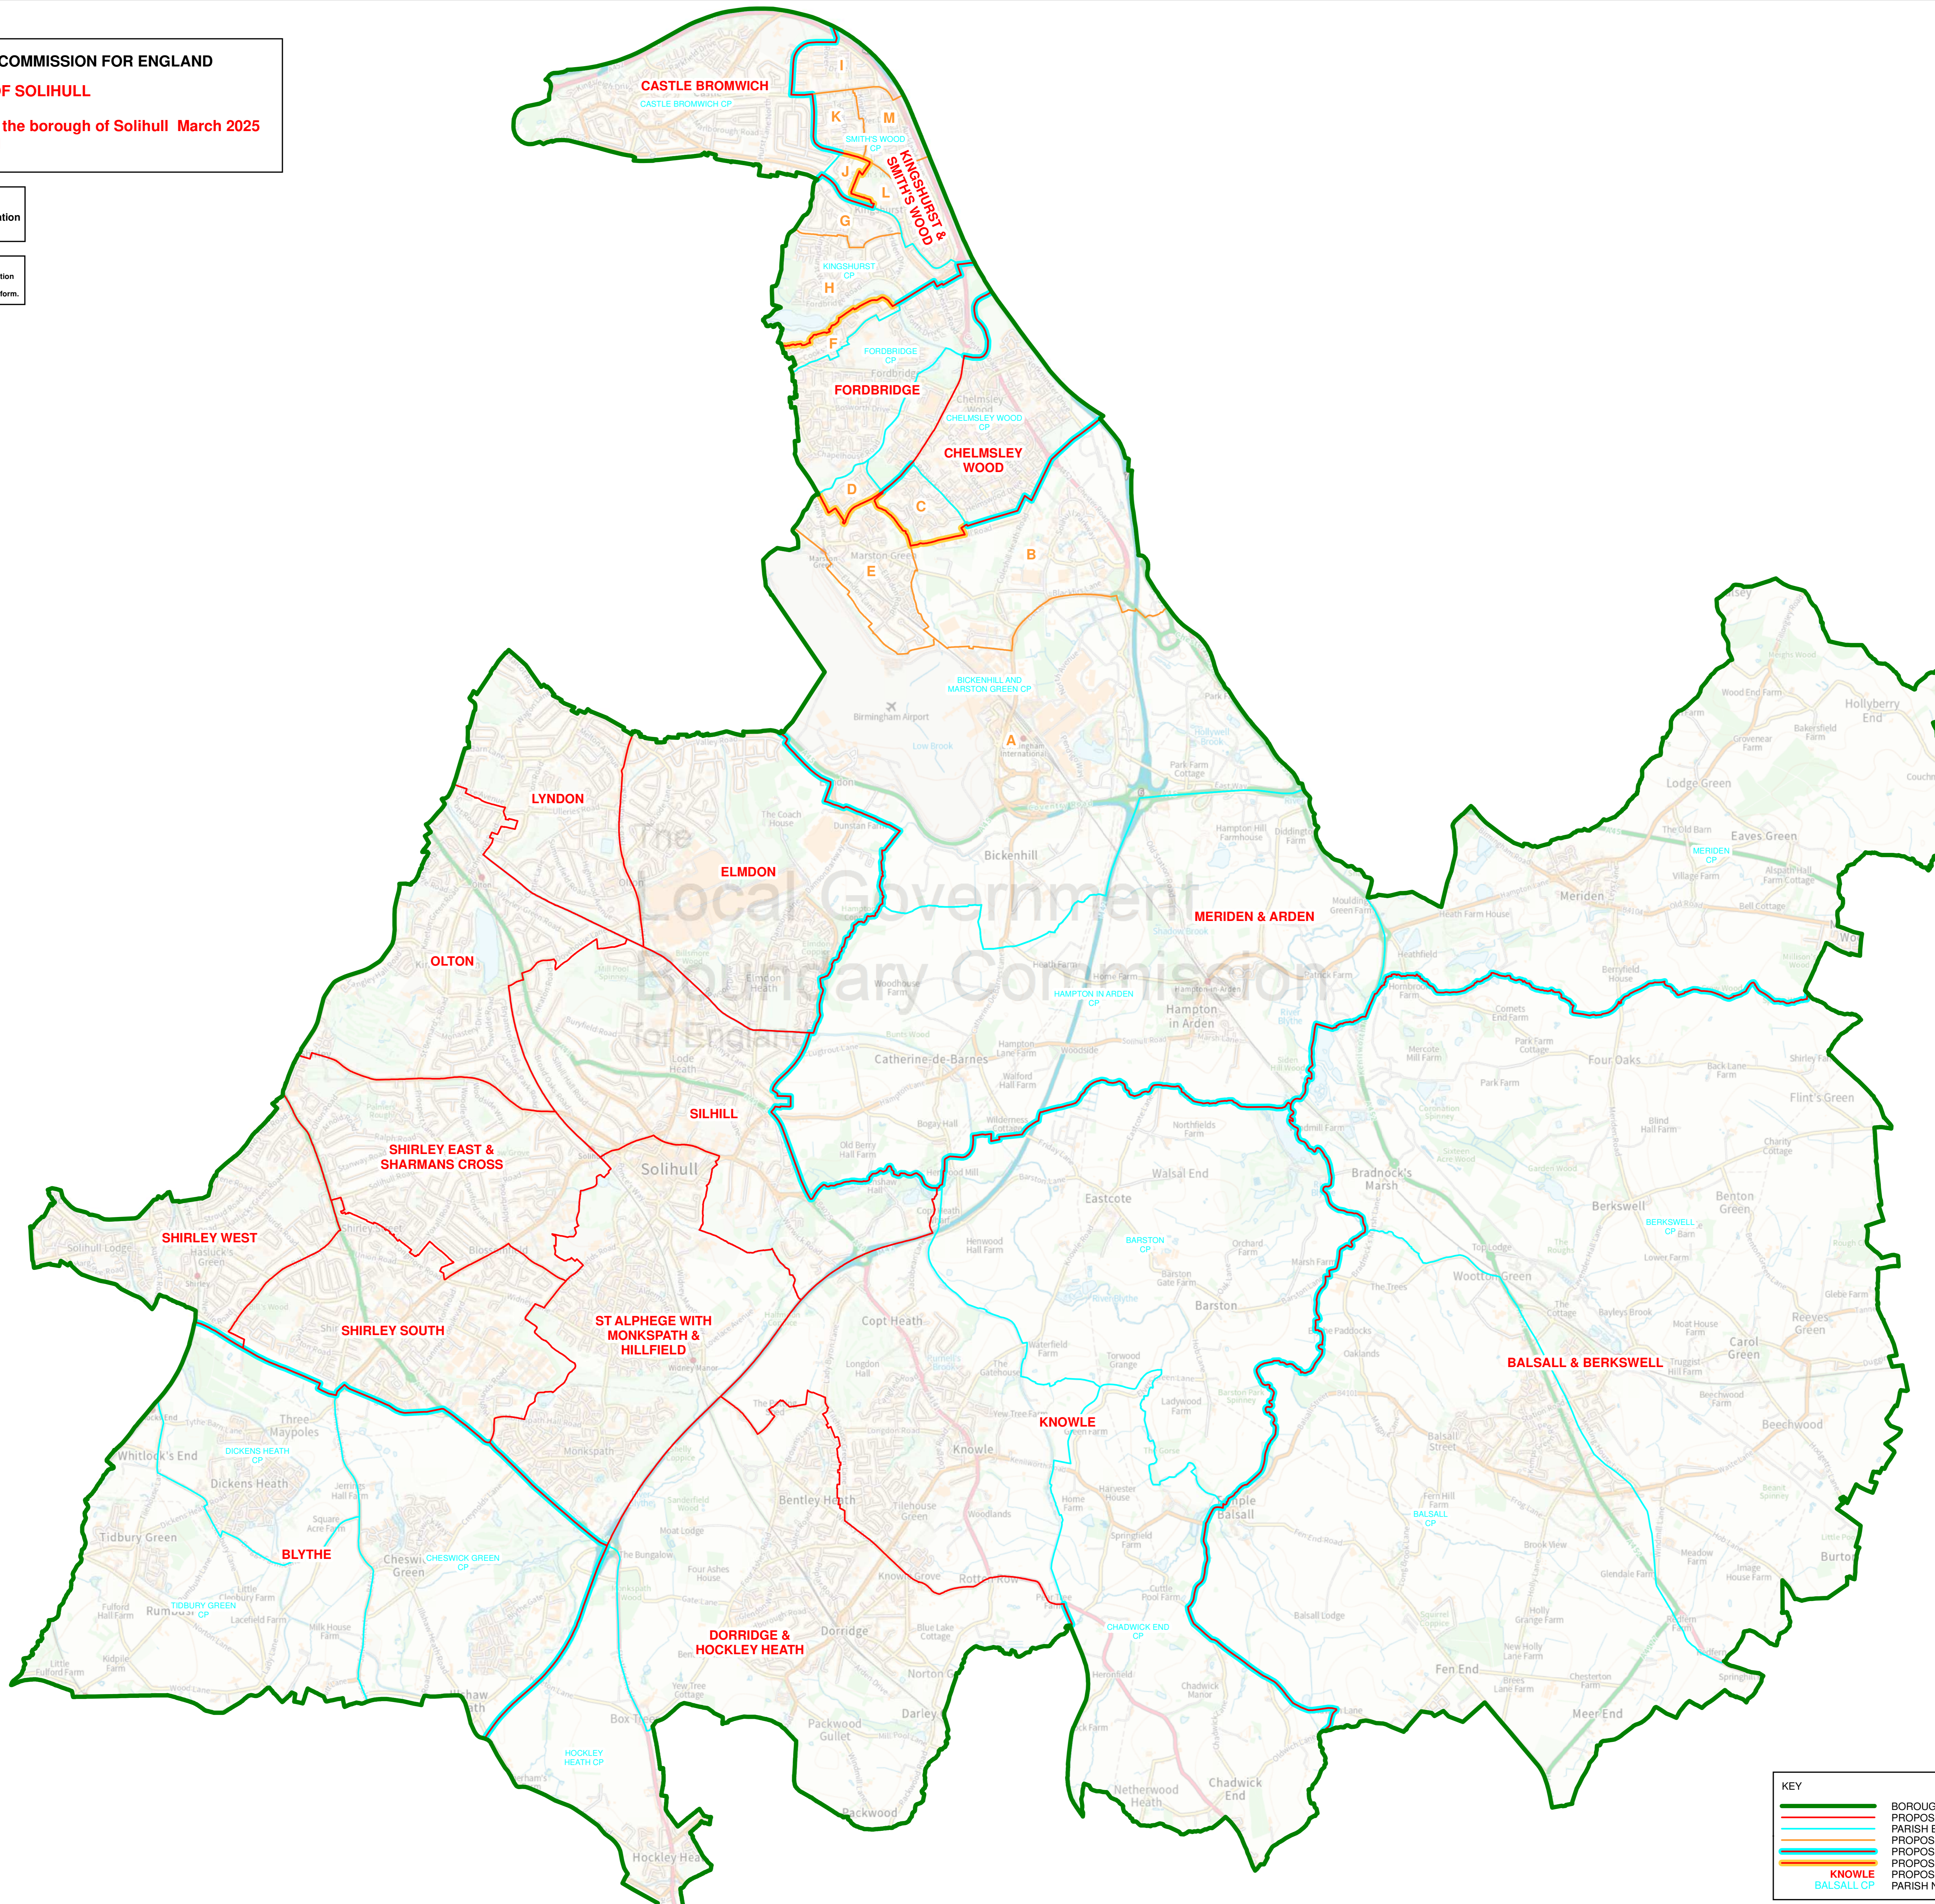

THE LOCAL GOVERNMENT BOUNDARY COMMISSION FOR ENGLAND

ELECTORAL REVIEW OF SOLIHULL

Final recommendations for ward boundaries in the borough of Solihull March 2025
Sheet 1 of 1

KEY TO PARISH WARDS

BICKENHILL AND MARSTON GREEN CP

- A BICKENHILL
- B BLACKFIRS
- C BROOKLANDS
- D LOW BROOK
- E MARSTON GREEN

KINGSHURST CP

- F COOKS LANE
- G KINGSHURST NORTH
- H KINGSHURST SOUTH

SMITH'S WOOD CP

- I BOSWORTH
- J BUCKINGHAM ROAD
- K BURTON
- L CHESTER
- M SMITH'S WOOD

KEY	
	BOROUGH COUNCIL BOUNDARY
	PROPOSED WARD BOUNDARY
	PARISH BOUNDARY
	PROPOSED PARISH WARD BOUNDARY
	PROPOSED WARD BOUNDARY COINCIDENT WITH PARISH BOUNDARY
	PROPOSED WARD BOUNDARY COINCIDENT WITH PROPOSED PARISH WARD BOUNDARY
	KNOWLE
	BALSALL CP
	PARISH NAME