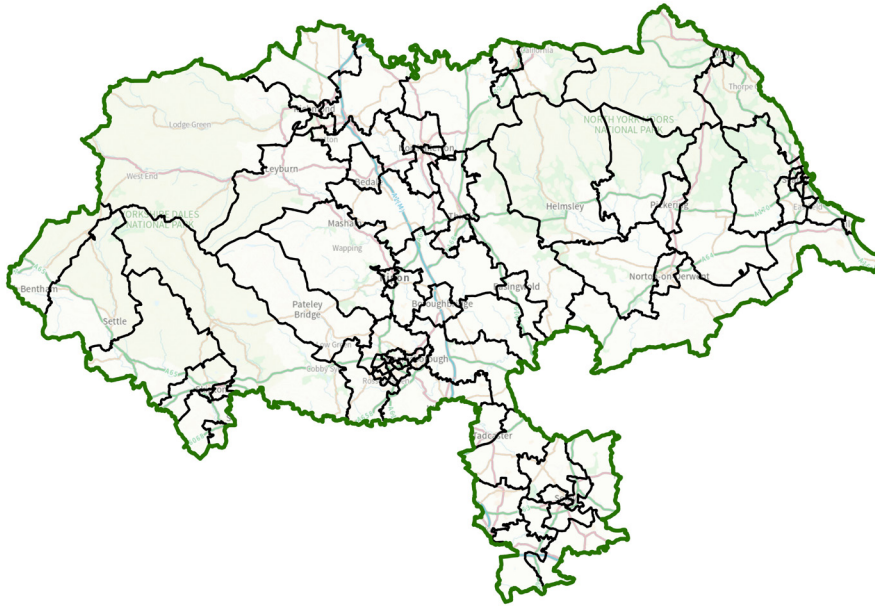

Have your say

North Yorkshire Electoral Review

The Local Government Boundary Commission for England is asking for your views on proposed new electoral arrangements for North Yorkshire.

We want to know:

- Do the proposed divisions reflect local communities?
- How do you think the proposals can be improved?
- Are the names of the proposed divisions right?