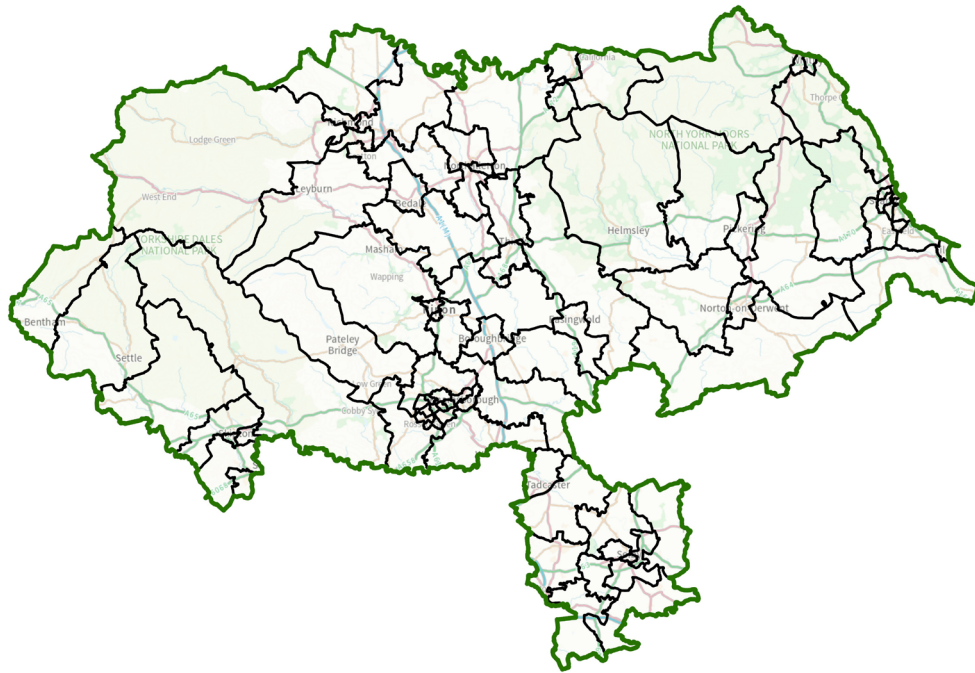

Have your say

North Yorkshire Electoral Review

The Local Government Boundary Commission for England is asking for your views on proposed new electoral arrangements for North Yorkshire.

We want to know:

- Do the proposed divisions reflect local communities?
- How do you think the proposals can be improved?
- Are the names of the proposed divisions right?