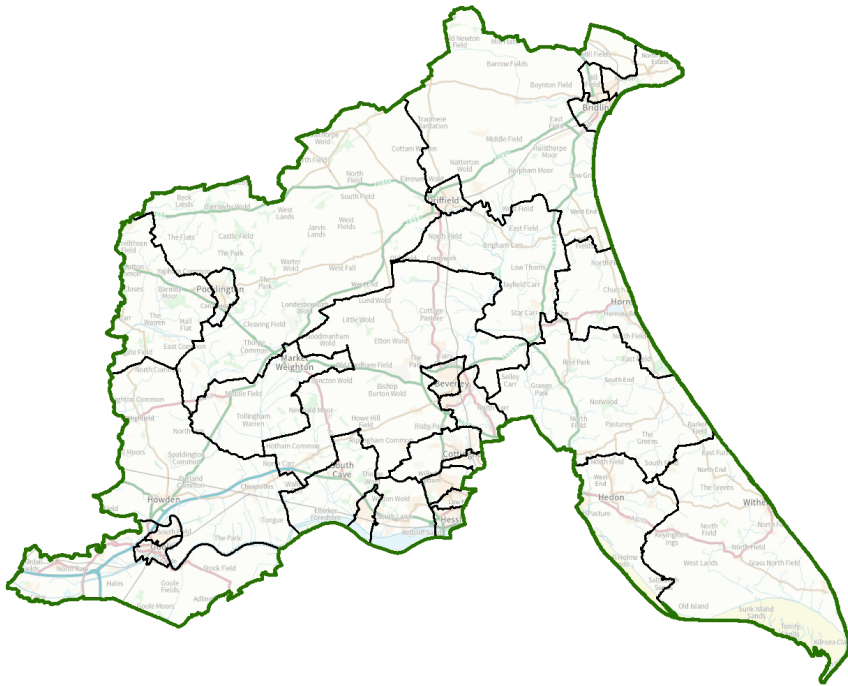

# East Riding of Yorkshire

# Electoral Review

The Local Government Boundary Commission for England is asking for your views on proposed new electoral arrangements for East Riding.

We want to know:

- Do the proposed wards reflect local communities?
- How do you think the proposals can be improved?
- Are the names of the proposed wards right?