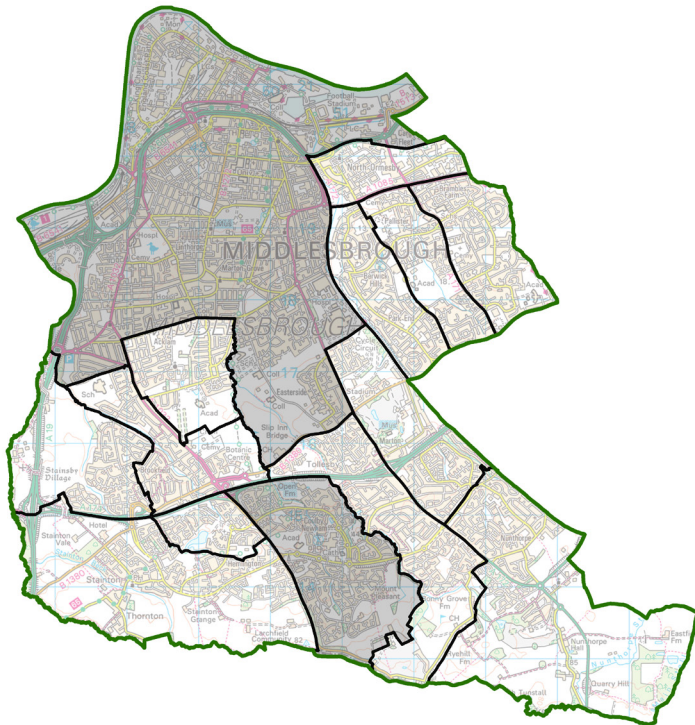

Have your say

Middlesbrough Electoral Review

The Local Government Boundary Commission for England is asking for your views on proposed new electoral arrangements for most of Middlesbrough.

We want to hear your thoughts on proposed ward boundaries in:

- East Middlesbrough
- South-East Middlesbrough
- South-West Middlesbrough

Consultation closes: 24 February 2025

reviews@lgbce.org.uk

<https://www.lgbce.org.uk/all-reviews/middlesbrough>

Review Officer (Middlesbrough),
LGBCE, 7th Floor, 3 Bunhill Row,
London, EC1Y 8YZ