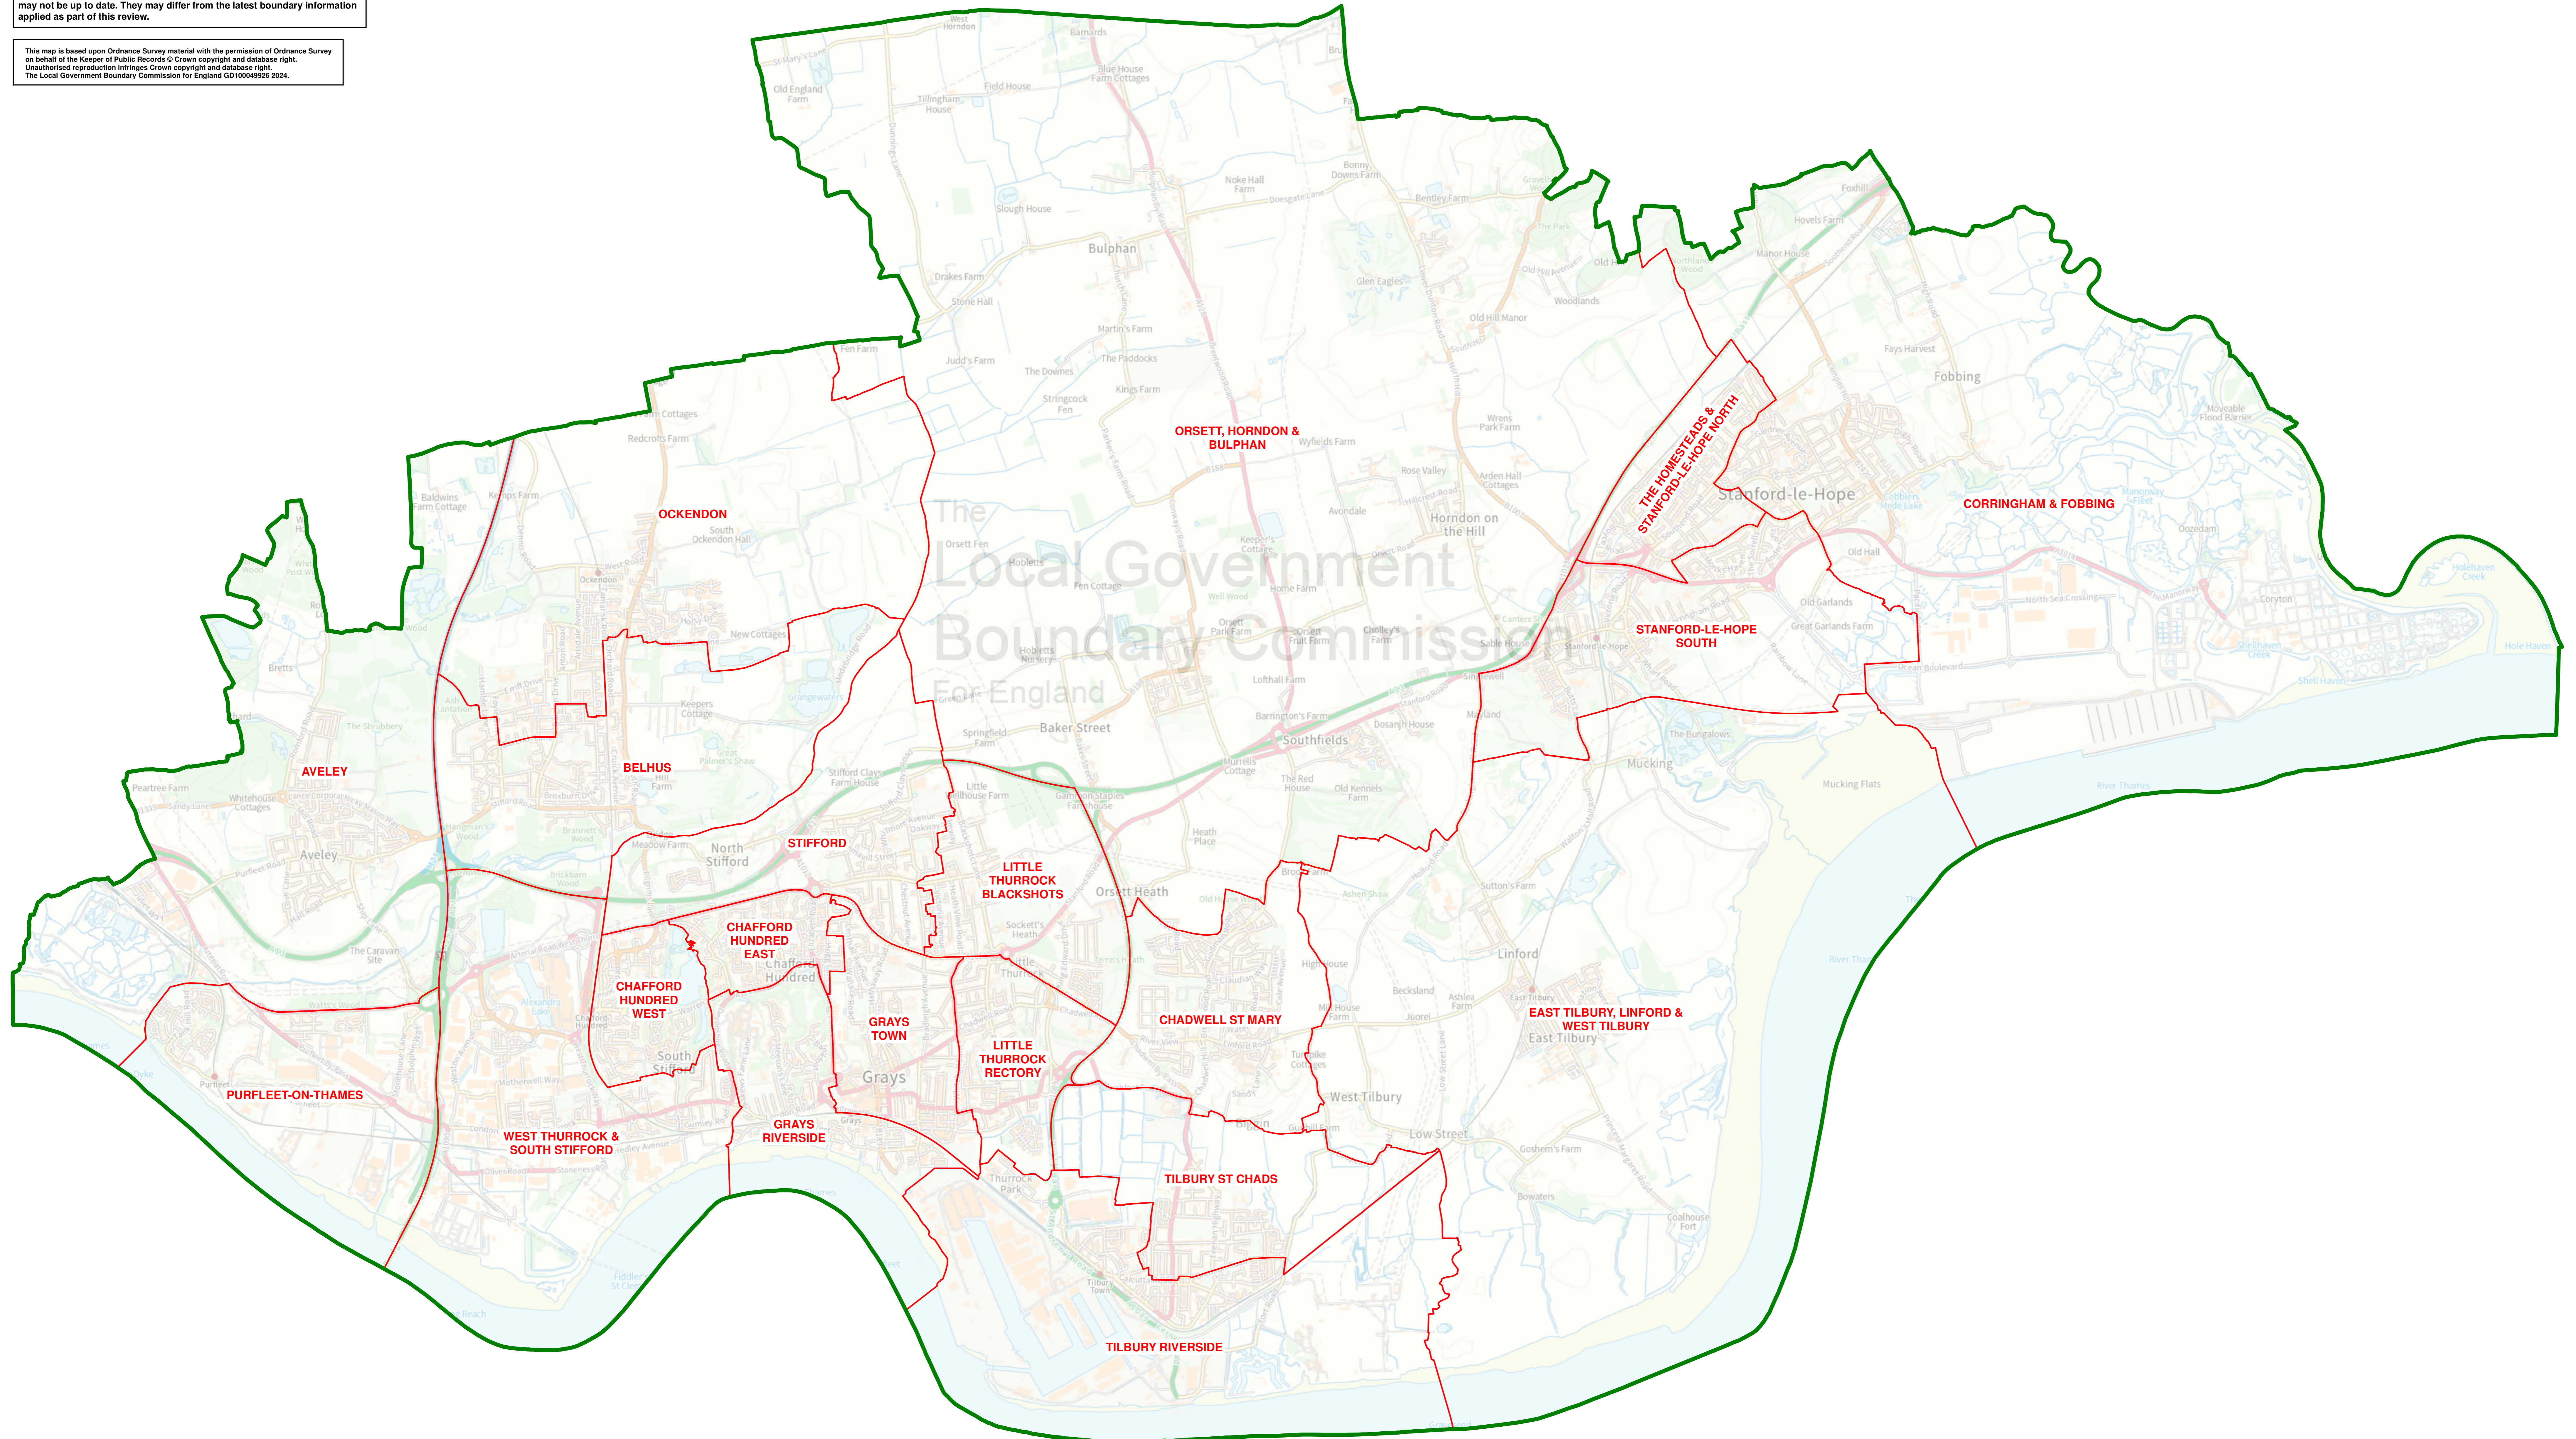

THE LOCAL GOVERNMENT BOUNDARY COMMISSION FOR ENGLAND

ELECTORAL REVIEW OF THURROCK

Final recommendations for ward boundaries in the borough of Thurrock December 2024
Sheet 1 of 1

KEY	
	BOROUGH COUNCIL BOUNDARY
	PROPOSED WARD BOUNDARY
	PROPOSED WARD NAME