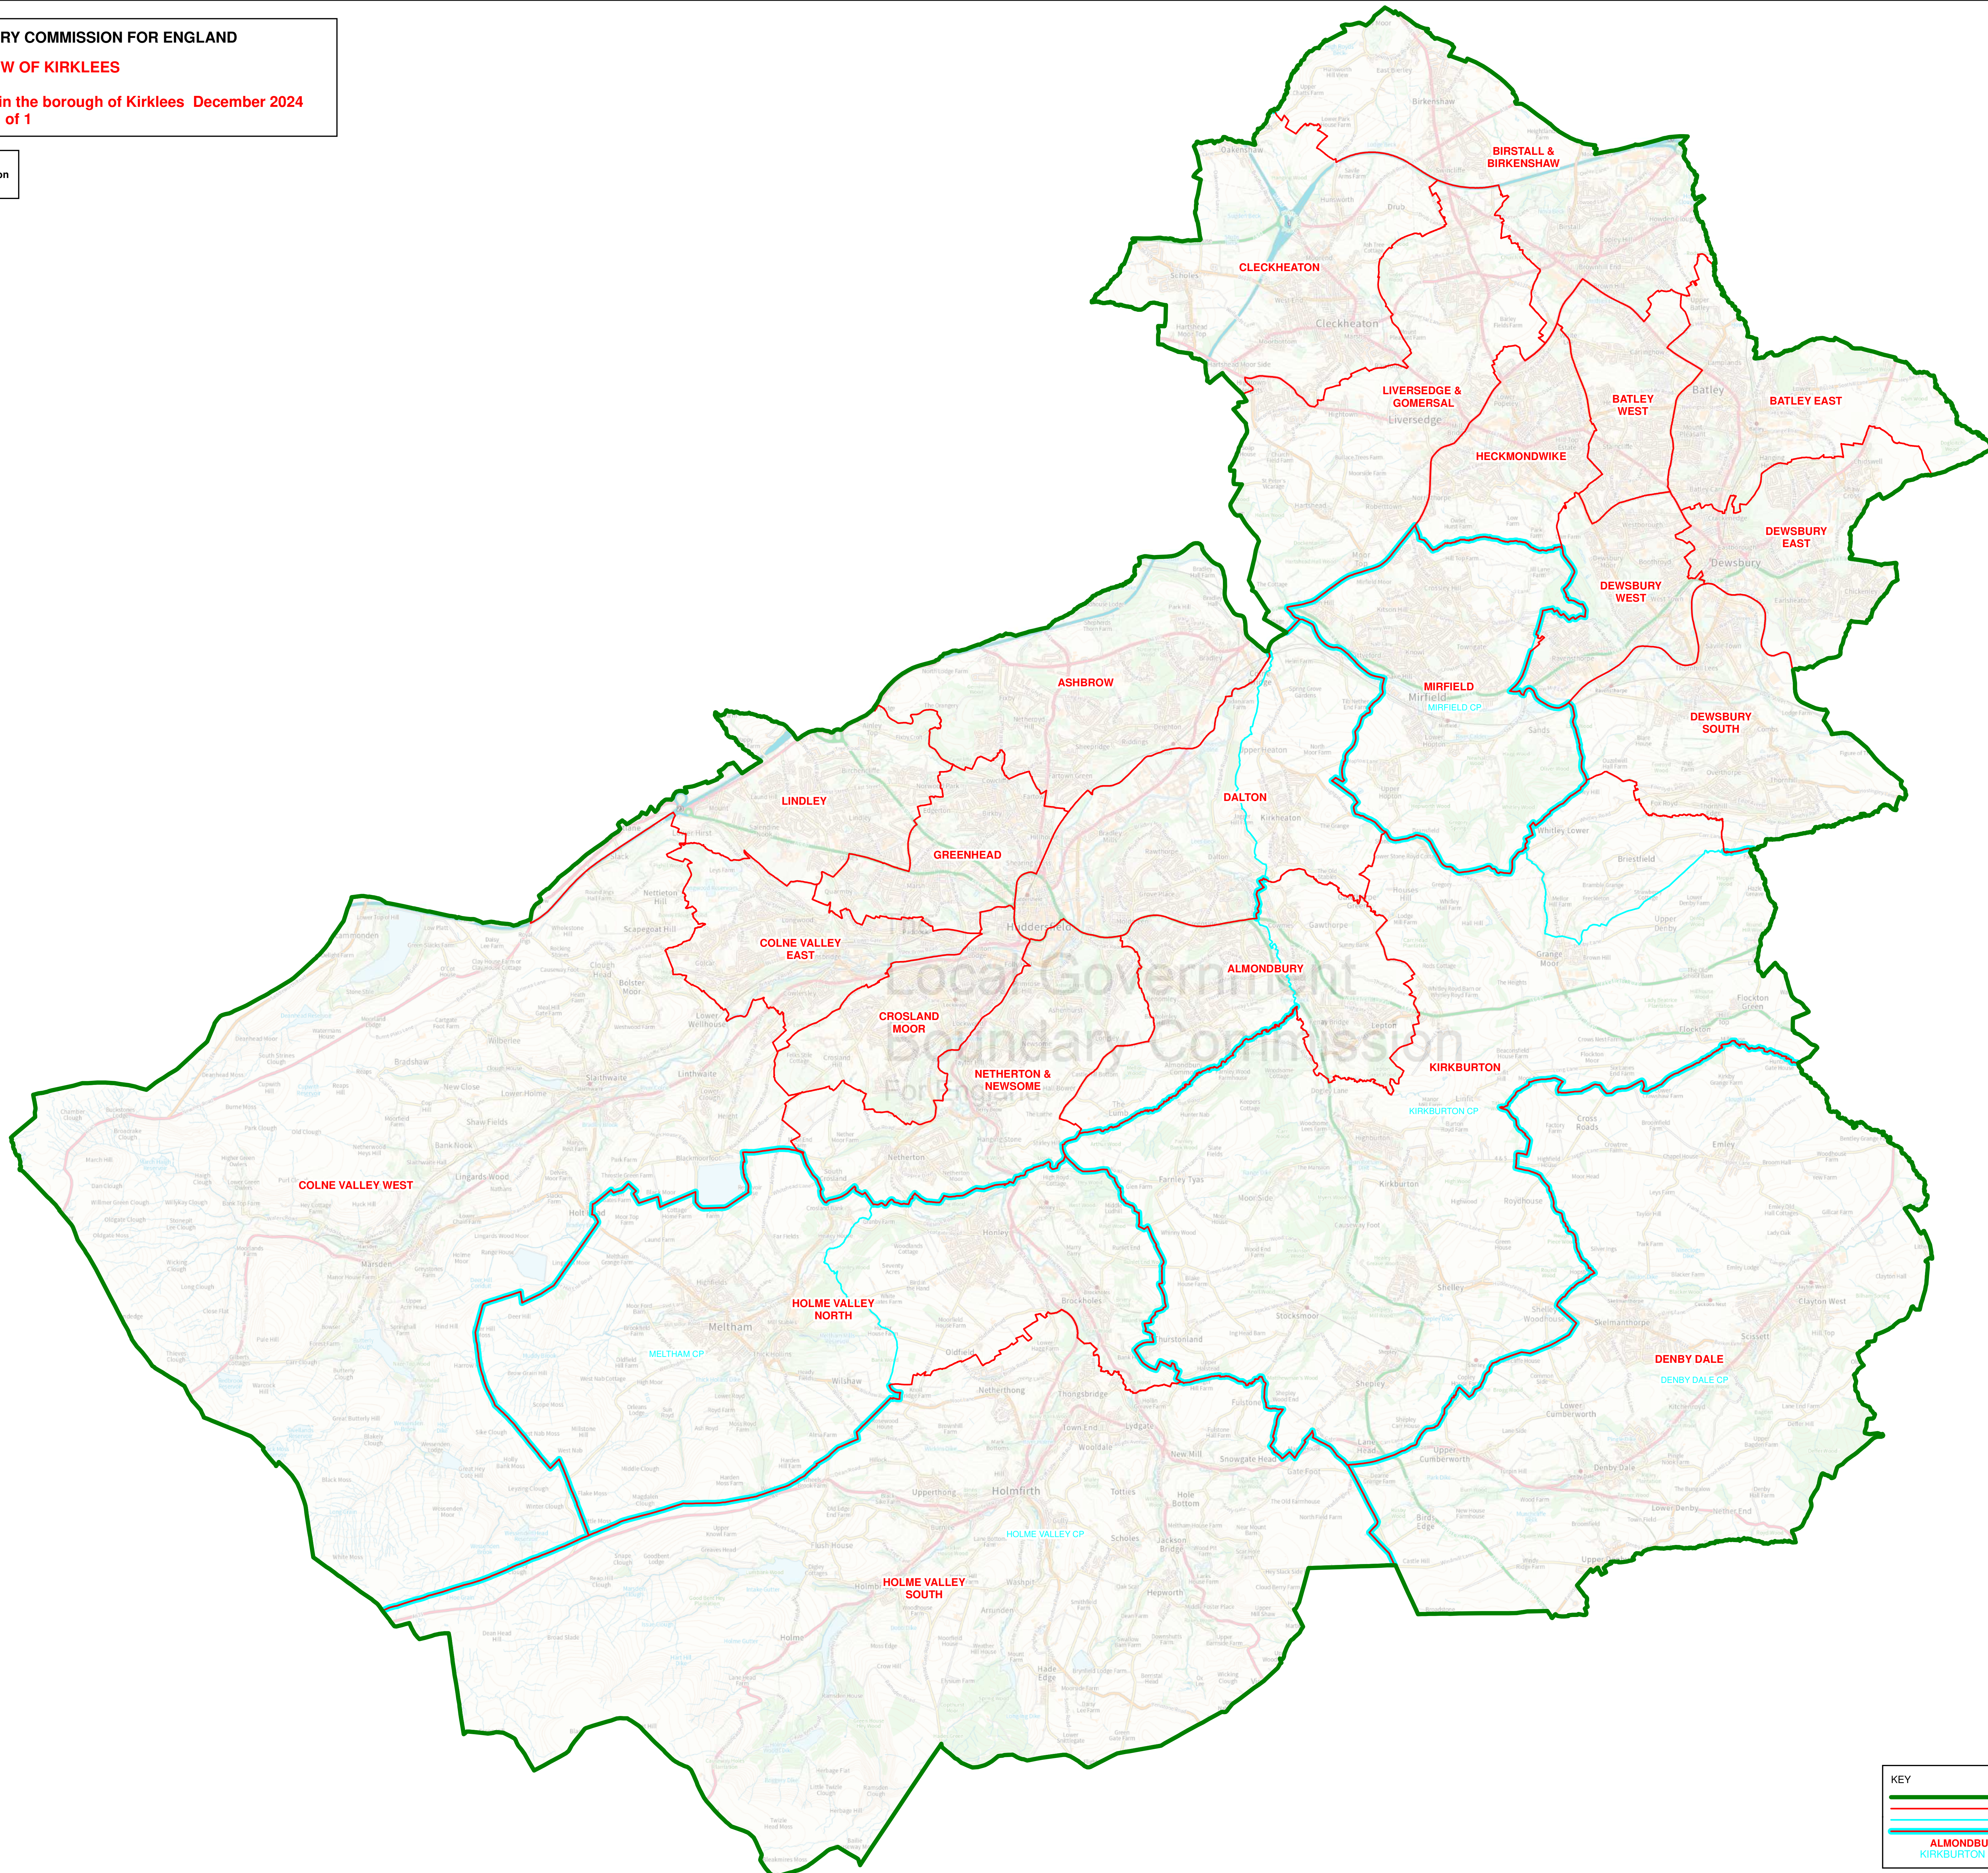

THE LOCAL GOVERNMENT BOUNDARY COMMISSION FOR ENGLAND

ELECTORAL REVIEW OF KIRKLEES

Final recommendations for ward boundaries in the borough of Kirklees December 2024
Sheet 1 of 1

KEY

- BOROUGH COUNCIL BOUNDARY
- PROPOSED WARD BOUNDARY
- PARISH BOUNDARY
- PROPOSED WARD BOUNDARY COINCIDENT WITH PARISH BOUNDARY
- ALMONDBURY
- KIRKBURTON CP
- PROPOSED WARD NAME
- PARISH NAME