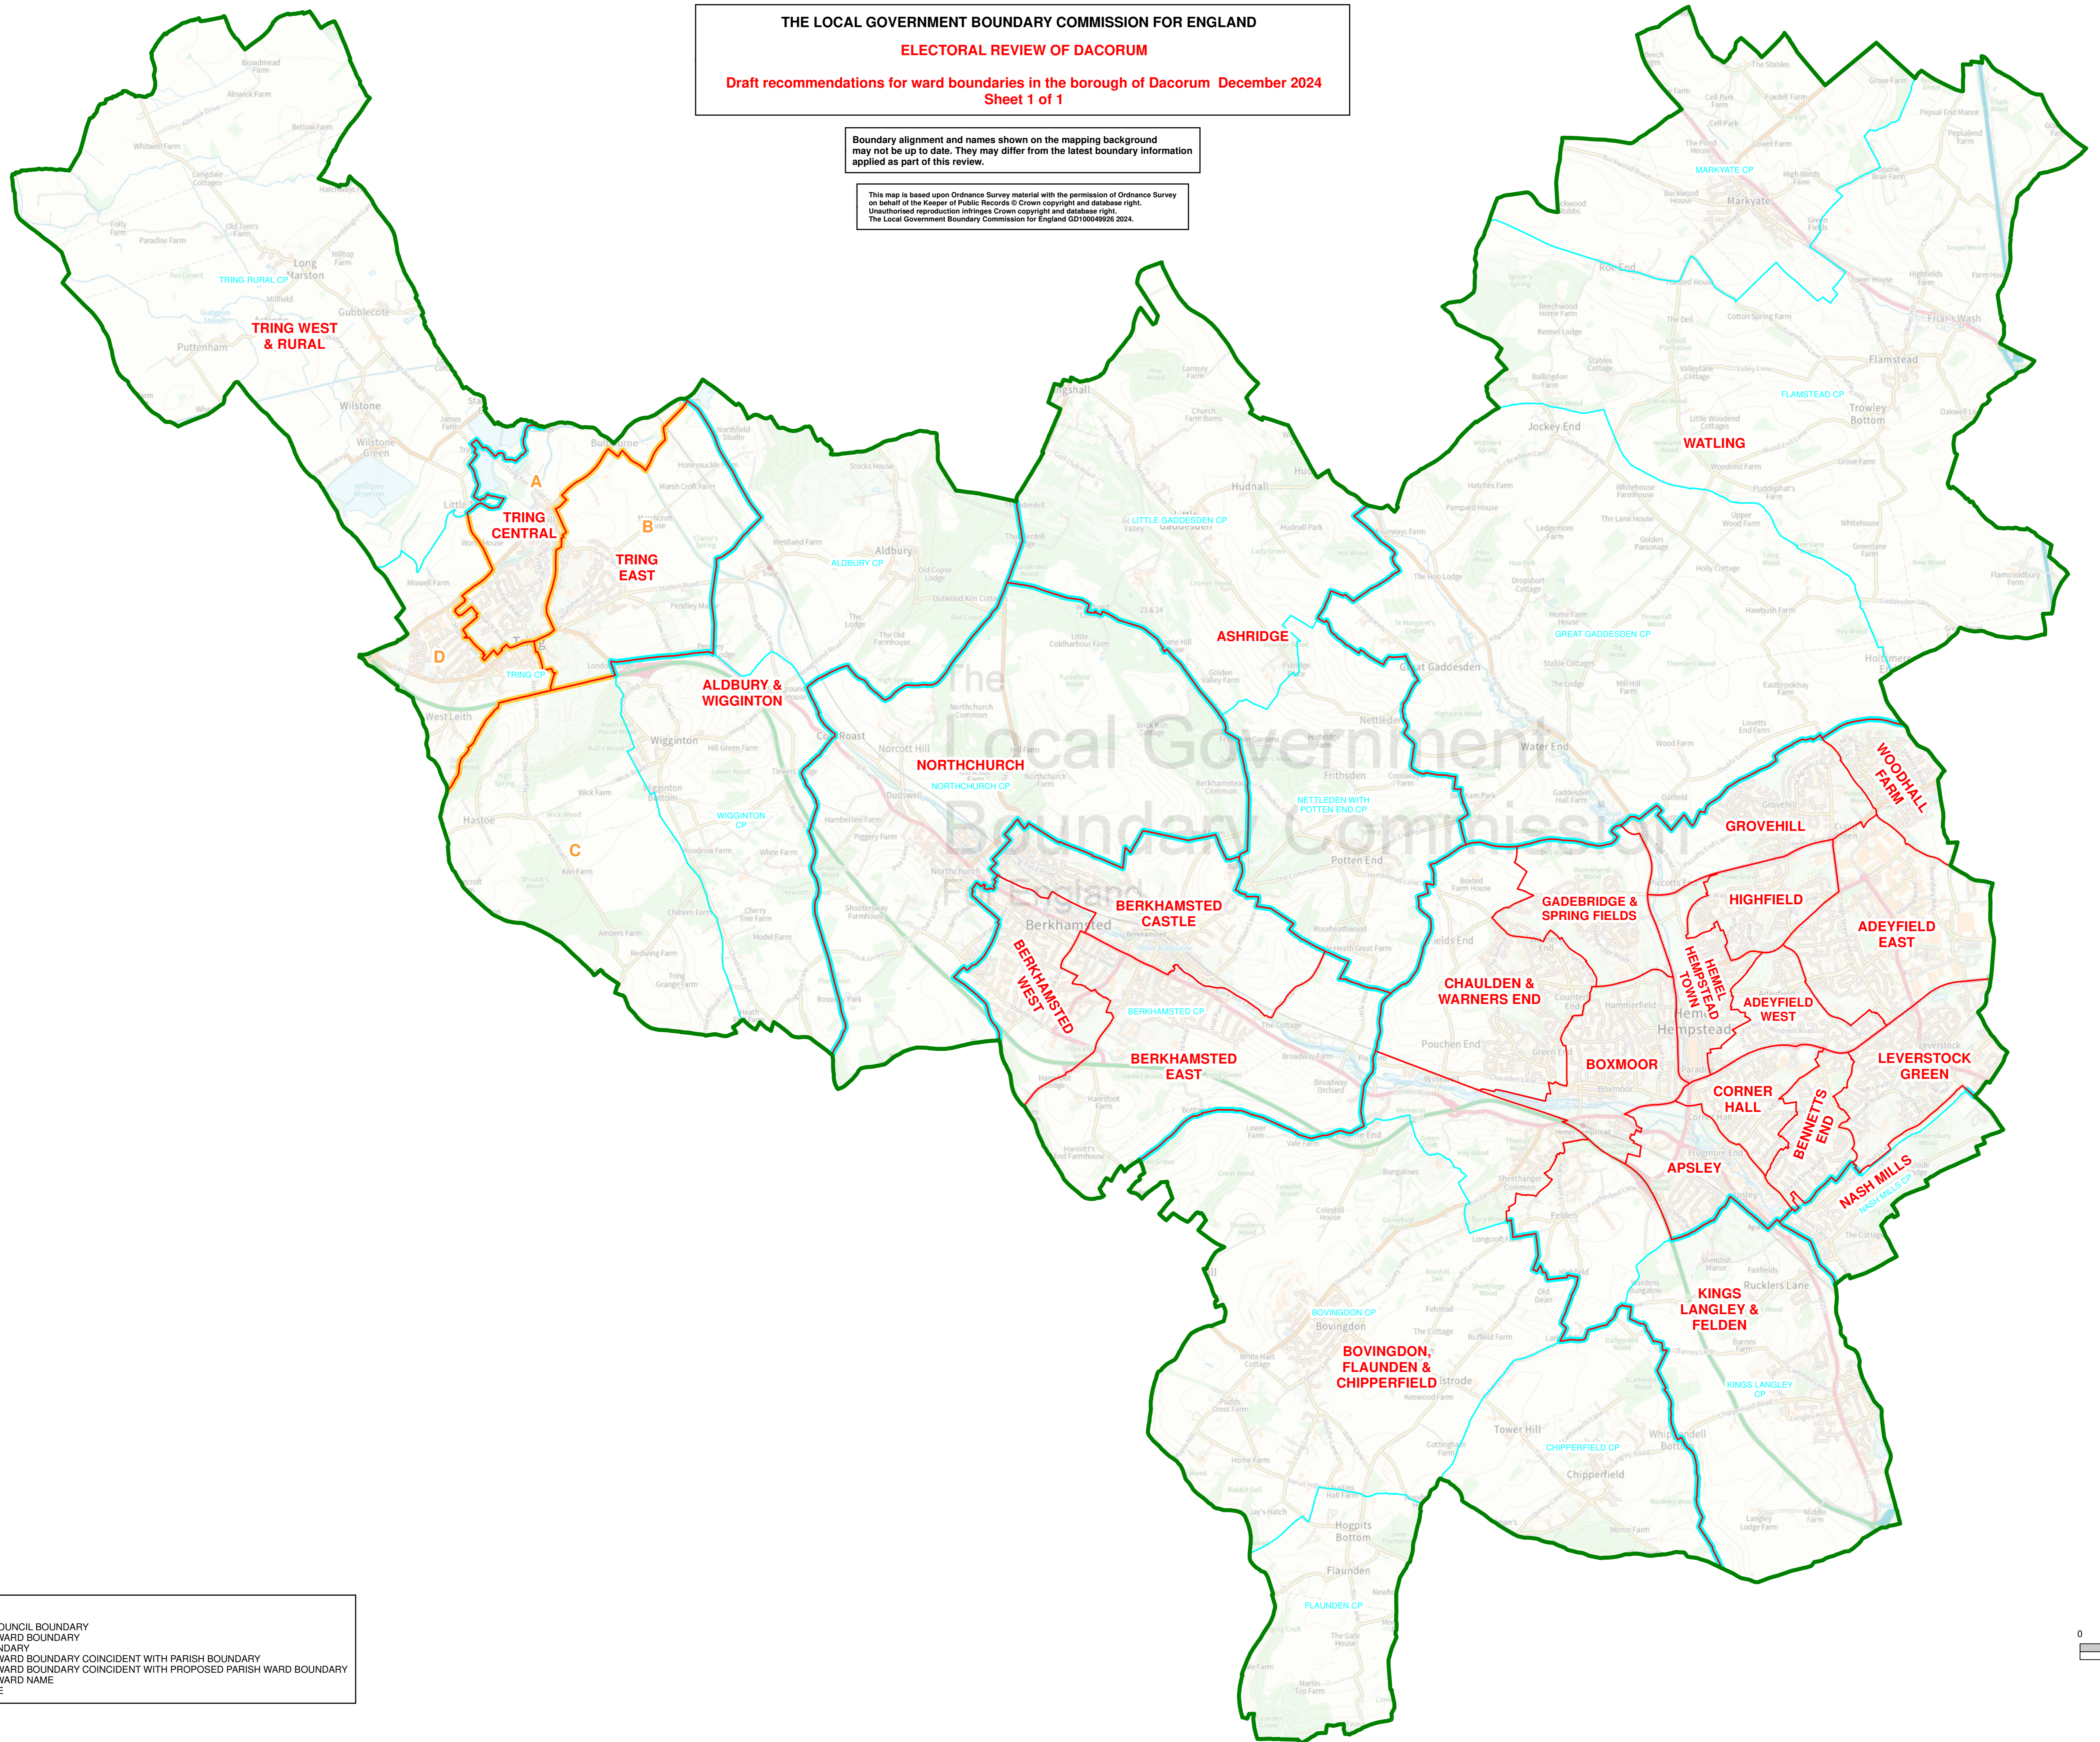

THE LOCAL GOVERNMENT BOUNDARY COMMISSION FOR ENGLAND

ELECTORAL REVIEW OF DACORUM

Draft recommendations for ward boundaries in the borough of Dacorum December 2024
Sheet 1 of 1

Boundary alignment and names shown on the mapping background may not be up to date. They may differ from the latest boundary information applied as part of this review.

KEY TO PARISH WARDS

- TRING CP
- A TRING BRUNSTRUX
- B TRING DUNSLEY
- C TRING HASTOE
- D TRING MISWELL

KEY	
	BOROUGH COUNCIL BOUNDARY
	PROPOSED WARD BOUNDARY
	PARISH BOUNDARY
	PROPOSED WARD BOUNDARY COINCIDENT WITH PARISH BOUNDARY
	PROPOSED WARD BOUNDARY COINCIDENT WITH PROPOSED PARISH WARD BOUNDARY
	NASH MILLS BOVINGDON CP
	PROPOSED WARD NAME PARISH NAME