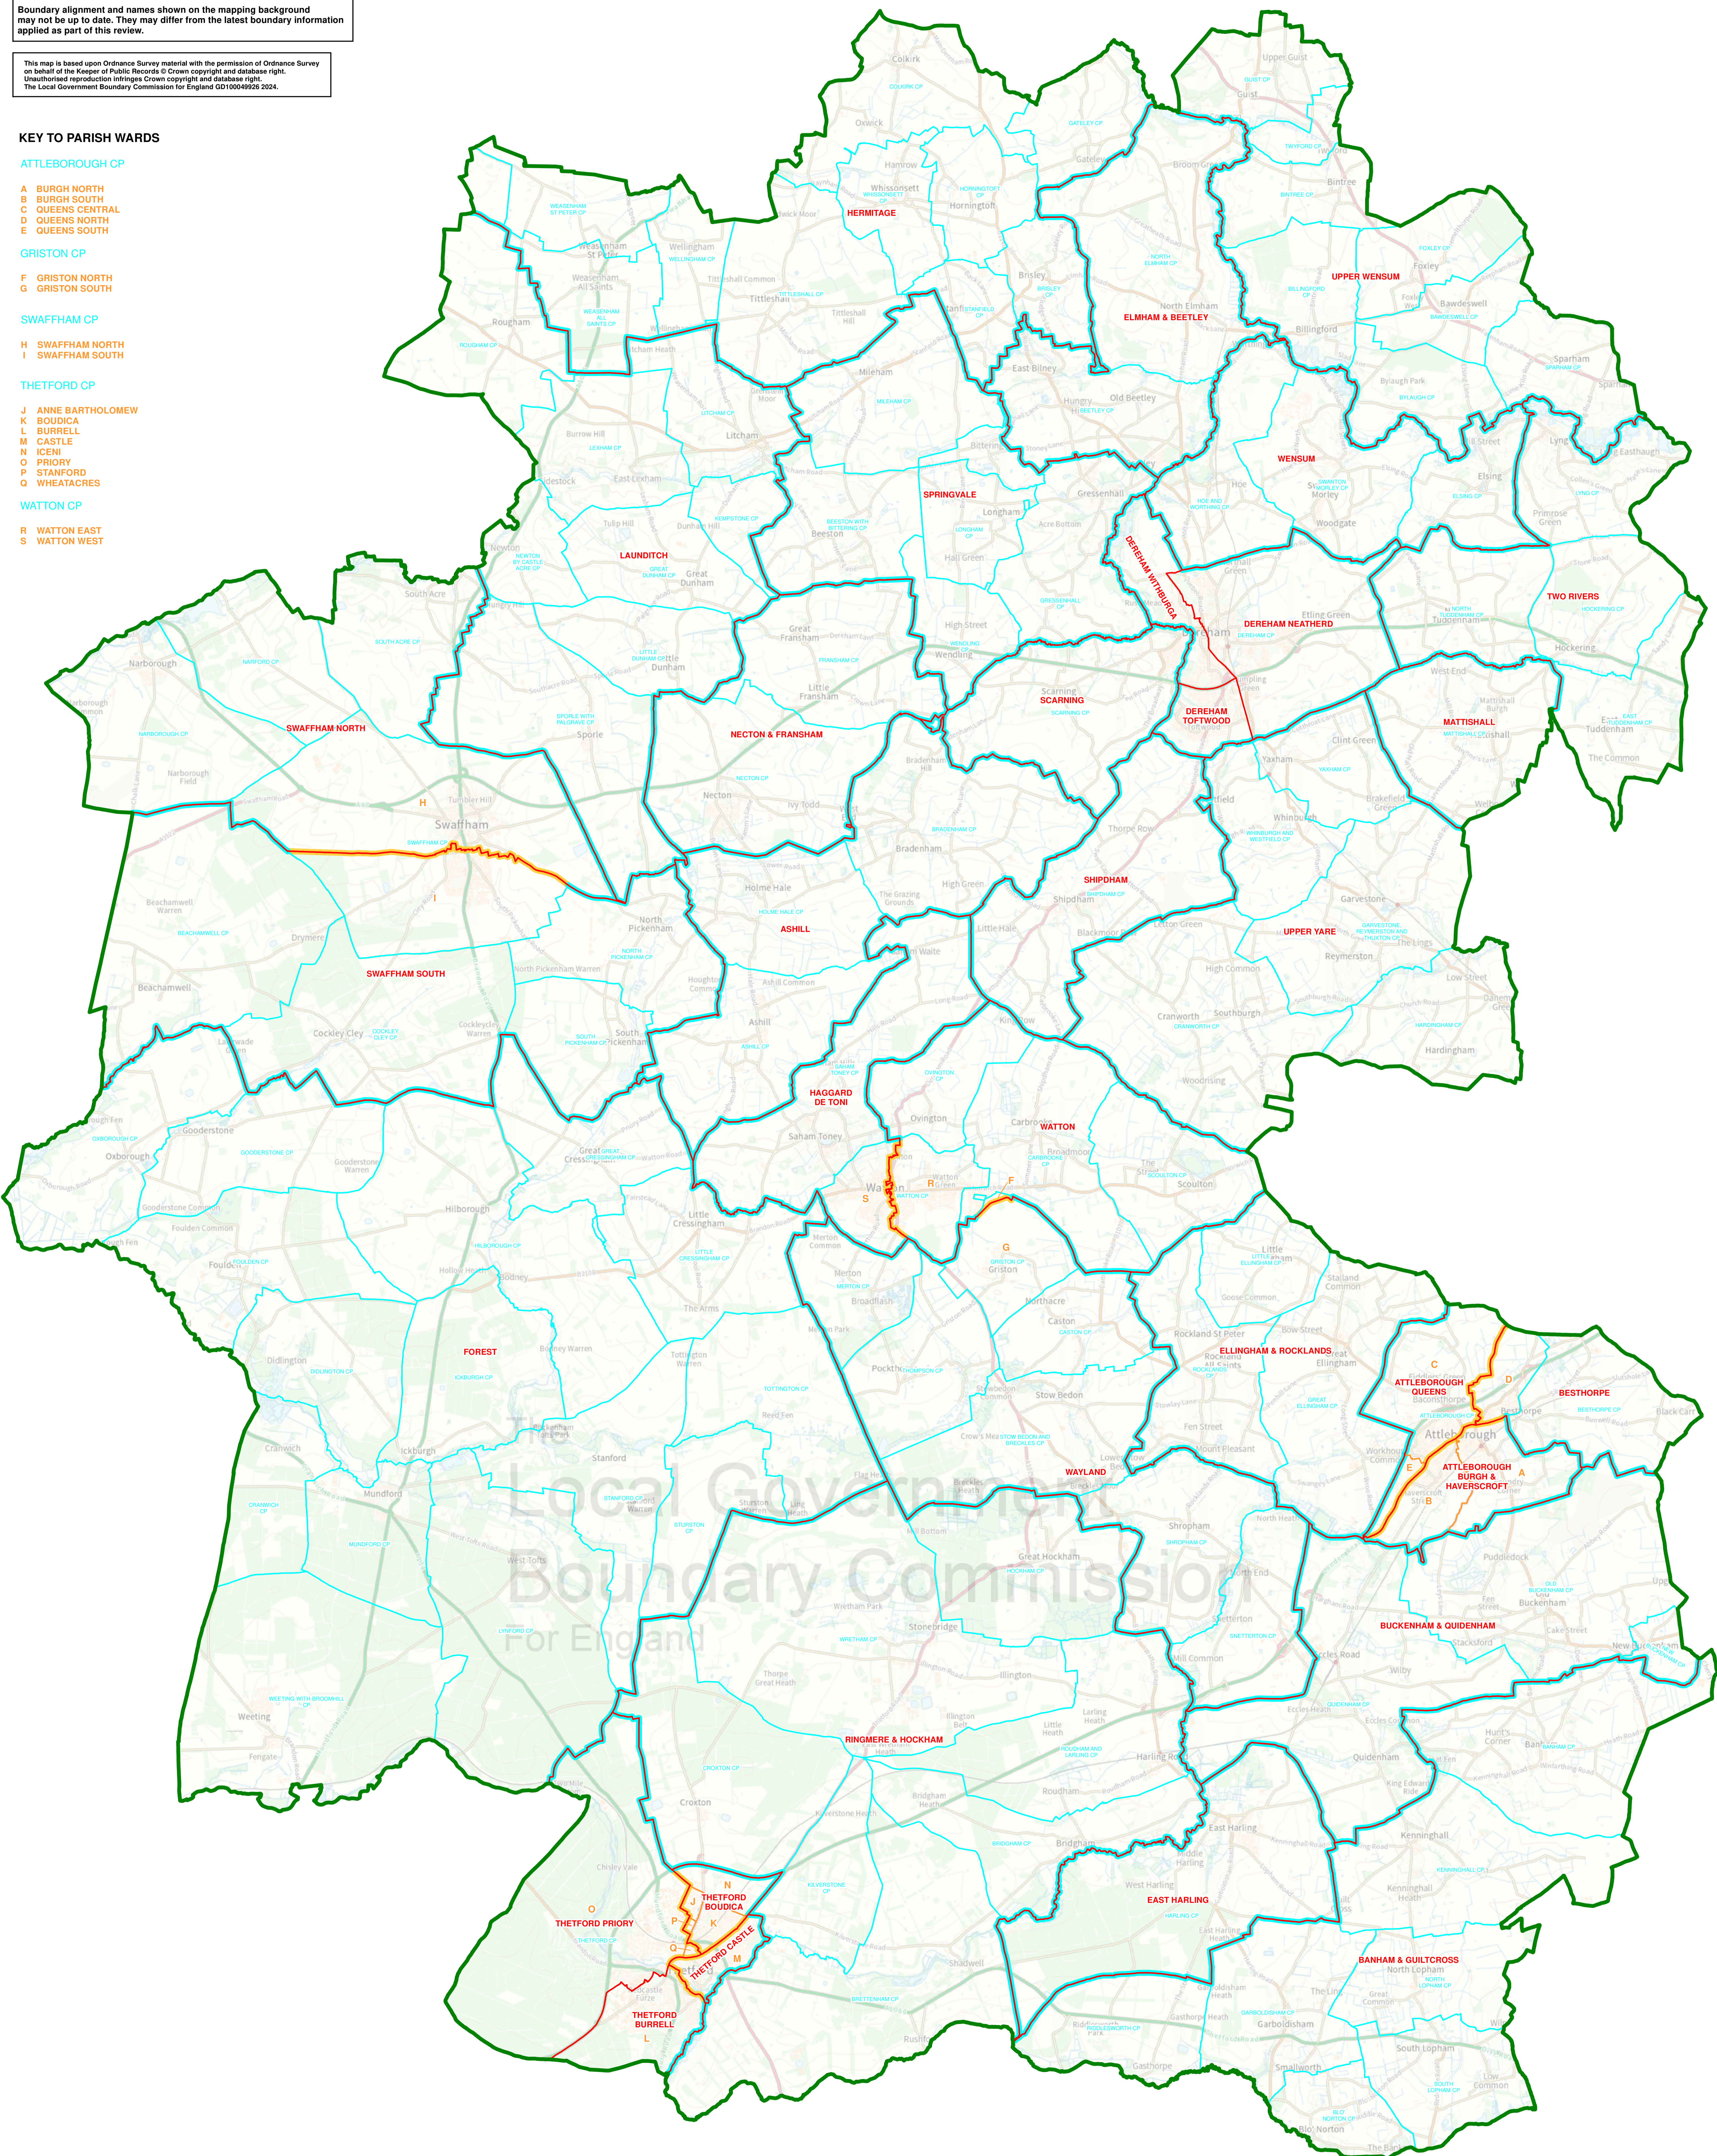

THE LOCAL GOVERNMENT BOUNDARY COMMISSION FOR ENGLAND

ELECTORAL REVIEW OF BRECKLAND

Draft recommendations for ward boundaries in the district of Breckland December 2024
Sheet 1 of 1

KEY TO PARISH WARDS

ATTLEBOROUGH CP

GRISTON CP

- F GRISTON NORTH
- G GRISTON SOUTH

SWAFFHAM CP

- H SWAFFHAM NORTH
- I SWAFFHAM SOUTH

THETFORD CP

- J ANNE BARTHOLOMEW
- K BOUDICA
- L BURRELL
- M CASTLE
- N ICENI
- O PRIORY
- P STAMFORD
- Q WHEATACRES

WATTON CP

- R WATTON EAST
- S WATTON WEST

KEY	
	DISTRICT COUNCIL BOUNDARY
	PROPOSED WARD BOUNDARY
	PARISH BOUNDARY
	PROPOSED PARISH WARD BOUNDARY
	PROPOSED WARD BOUNDARY COINCIDENT WITH PARISH BOUNDARY
	PROPOSED WARD BOUNDARY COINCIDENT WITH PROPOSED PARISH WARD BOUNDARY
	WAYLAND
	HARLING CP
	PARISH NAME