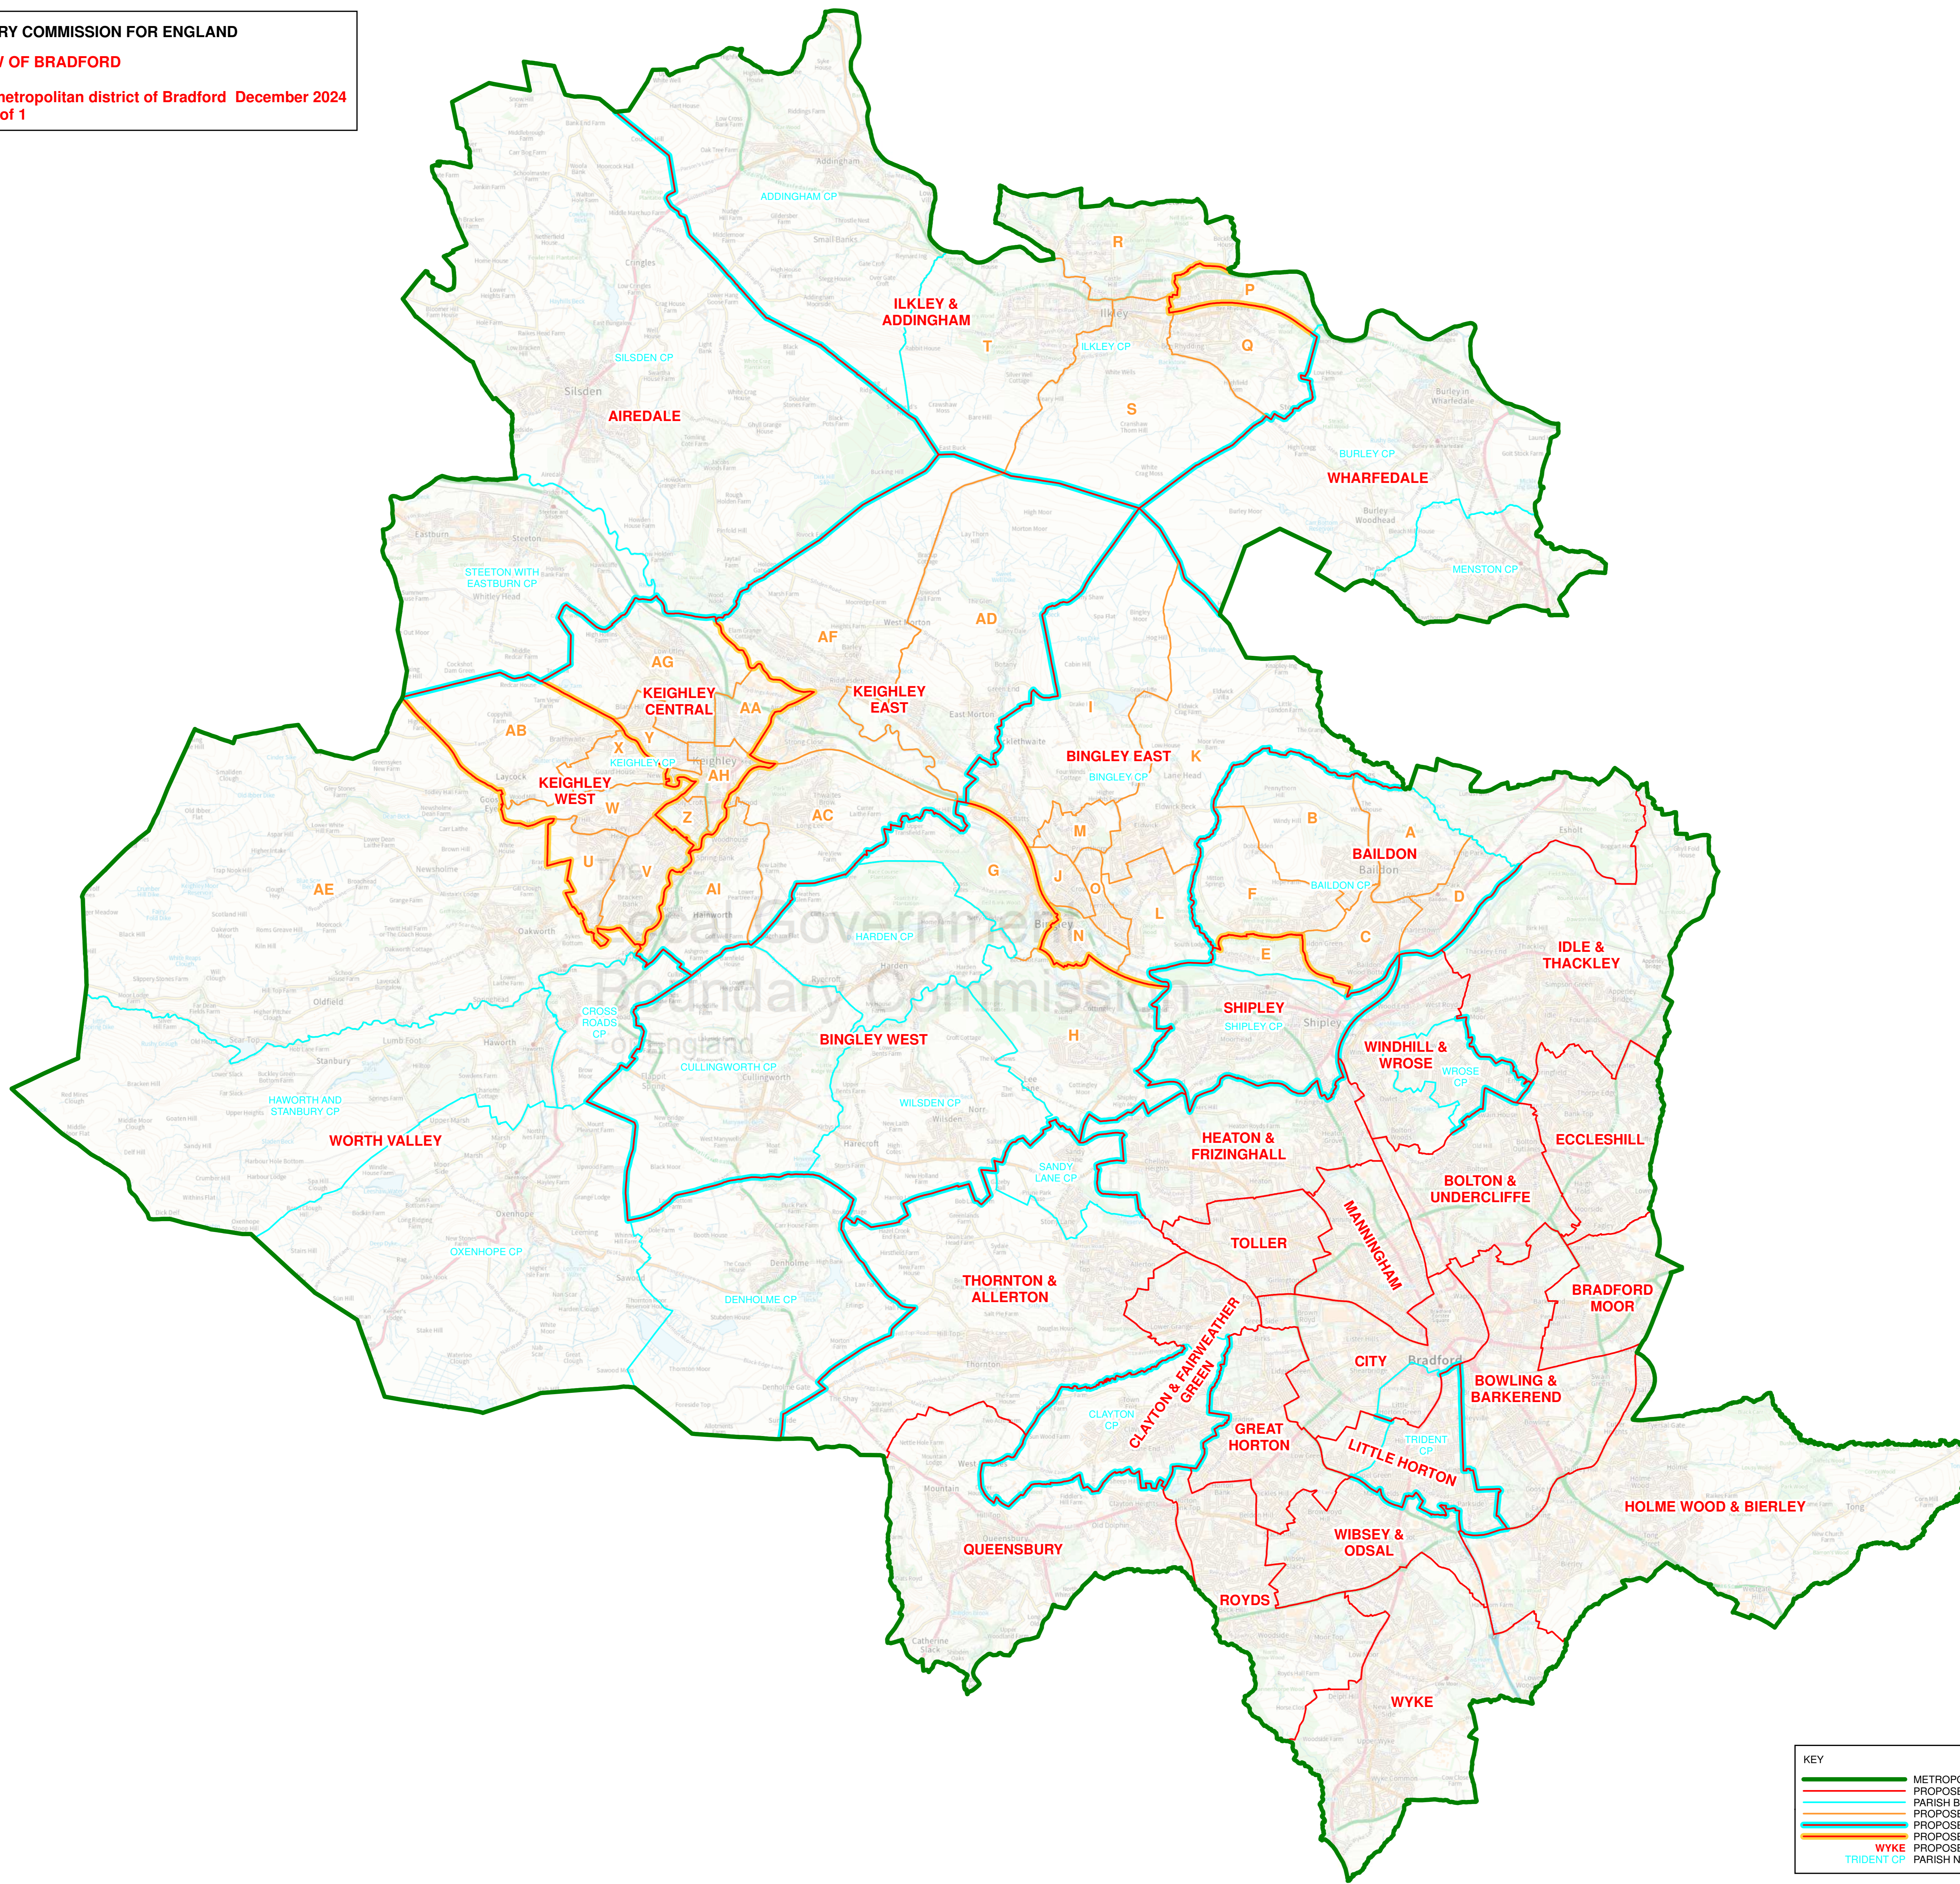

THE LOCAL GOVERNMENT BOUNDARY COMMISSION FOR ENGLAND

ELECTORAL REVIEW OF BRADFORD

Final recommendations for ward boundaries in the metropolitan district of Bradford December 2024
Sheet 1 of 1

KEY TO PARISH WARDS

BAILDON CP

- A EAST
- B NORTH
- C SOUTH
- D SOUTH EAST
- E SOUTH WEST
- F WEST

BINGLEY CP

- G BINGLEY CENTRAL
- H COTTINGLEY
- I CROSSFLATTS & MICKLETHWAITE
- J CROW NEST
- K ELDWICK
- L GILSTEAD
- M LADY LANE & OAKWOOD
- N MYRTLE PARK
- O PRIESTHORPE

ILKLEY CP

- P BEN RHYDDING NORTH
- Q BEN RHYDDING SOUTH
- R ILKLEY NORTH
- S ILKLEY SOUTH
- T ILKLEY WEST

KEIGHLEY CP

KEY	
	METROPOLITAN DISTRICT COUNCIL BOUNDARY
	PROPOSED WARD BOUNDARY
	PARISH BOUNDARY
	PROPOSED PARISH WARD BOUNDARY
	PROPOSED WARD BOUNDARY COINCIDENT WITH PARISH BOUNDARY
	PROPOSED WARD BOUNDARY COINCIDENT WITH PROPOSED PARISH WARD BOUNDARY
WYKE	PROPOSED WARD NAME
TRIDENT CP	PARISH NAME