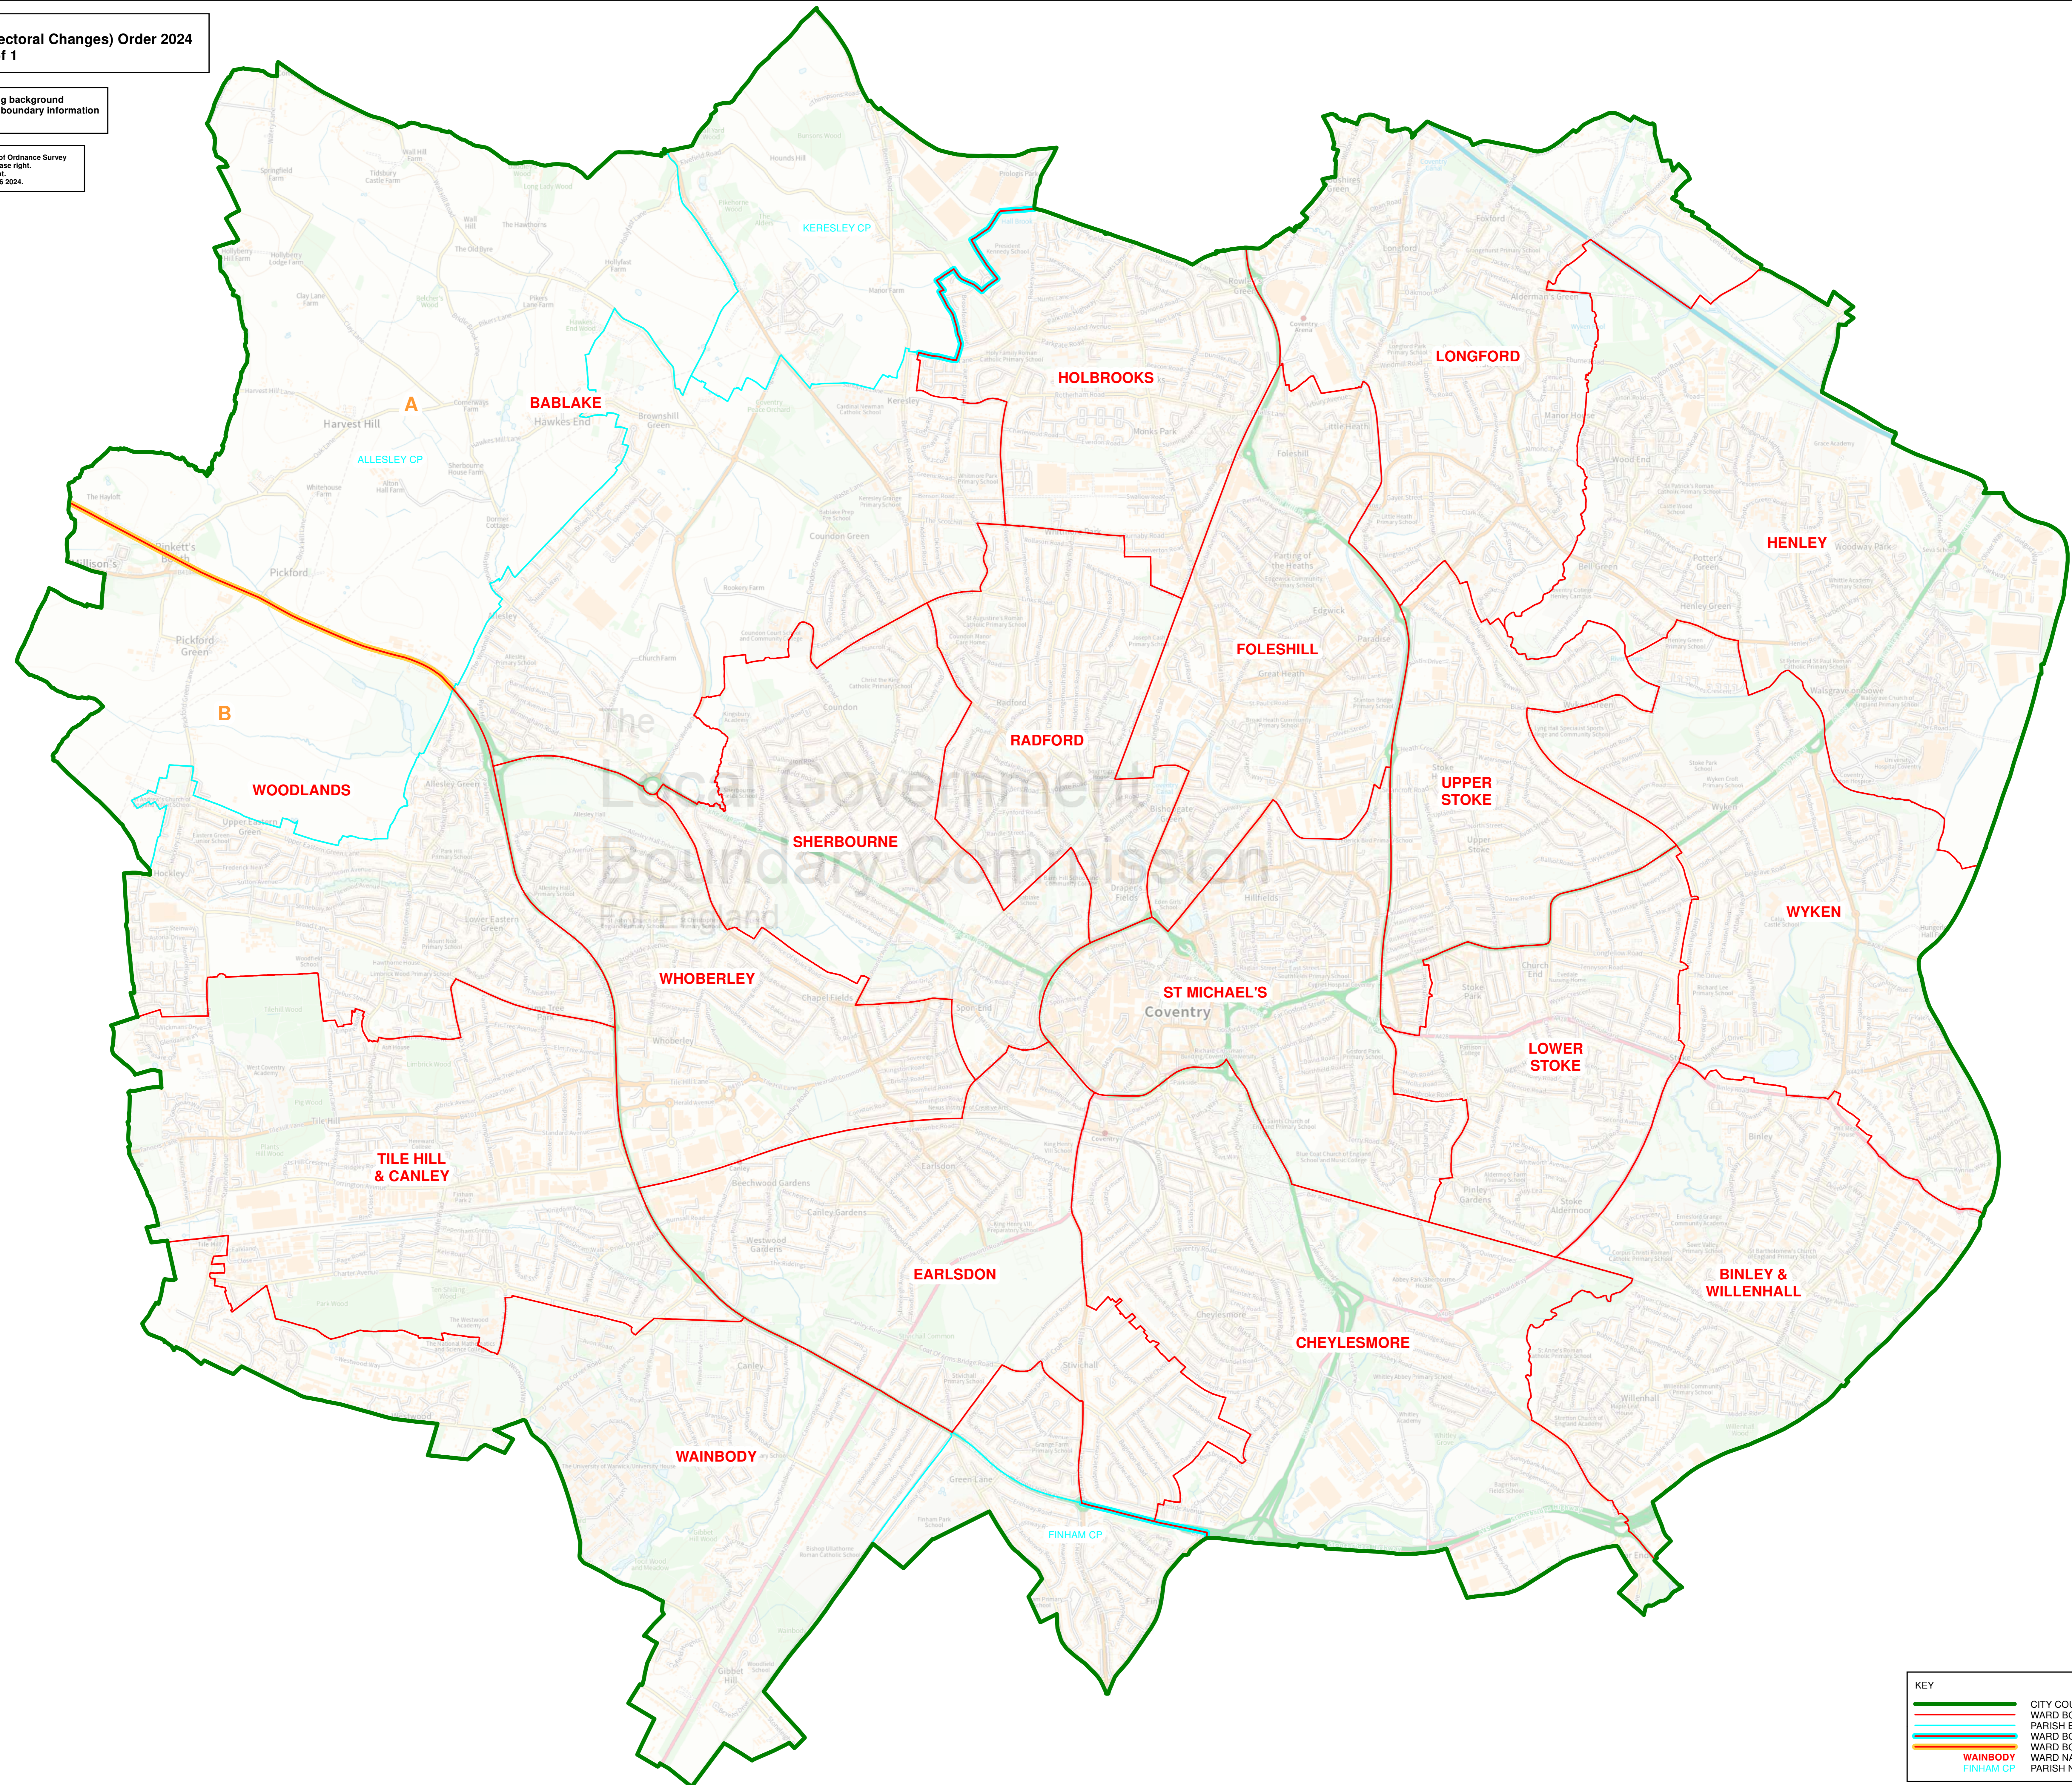

Map referred to in the Coventry (Electoral Changes) Order 2024
Sheet 1 of 1

KEY TO PARISH WARDS

- ALLESLEY CP
- A ALLESLEY
- B EASTERN GREEN

KEY	
	CITY COUNCIL BOUNDARY
	WARD BOUNDARY
	PARISH BOUNDARY
	WARD BOUNDARY COINCIDENT WITH PARISH BOUNDARY
	WARD BOUNDARY COINCIDENT WITH PARISH WARD BOUNDARY
	WAINBODY WARD NAME
	FINHAM CP PARISH NAME