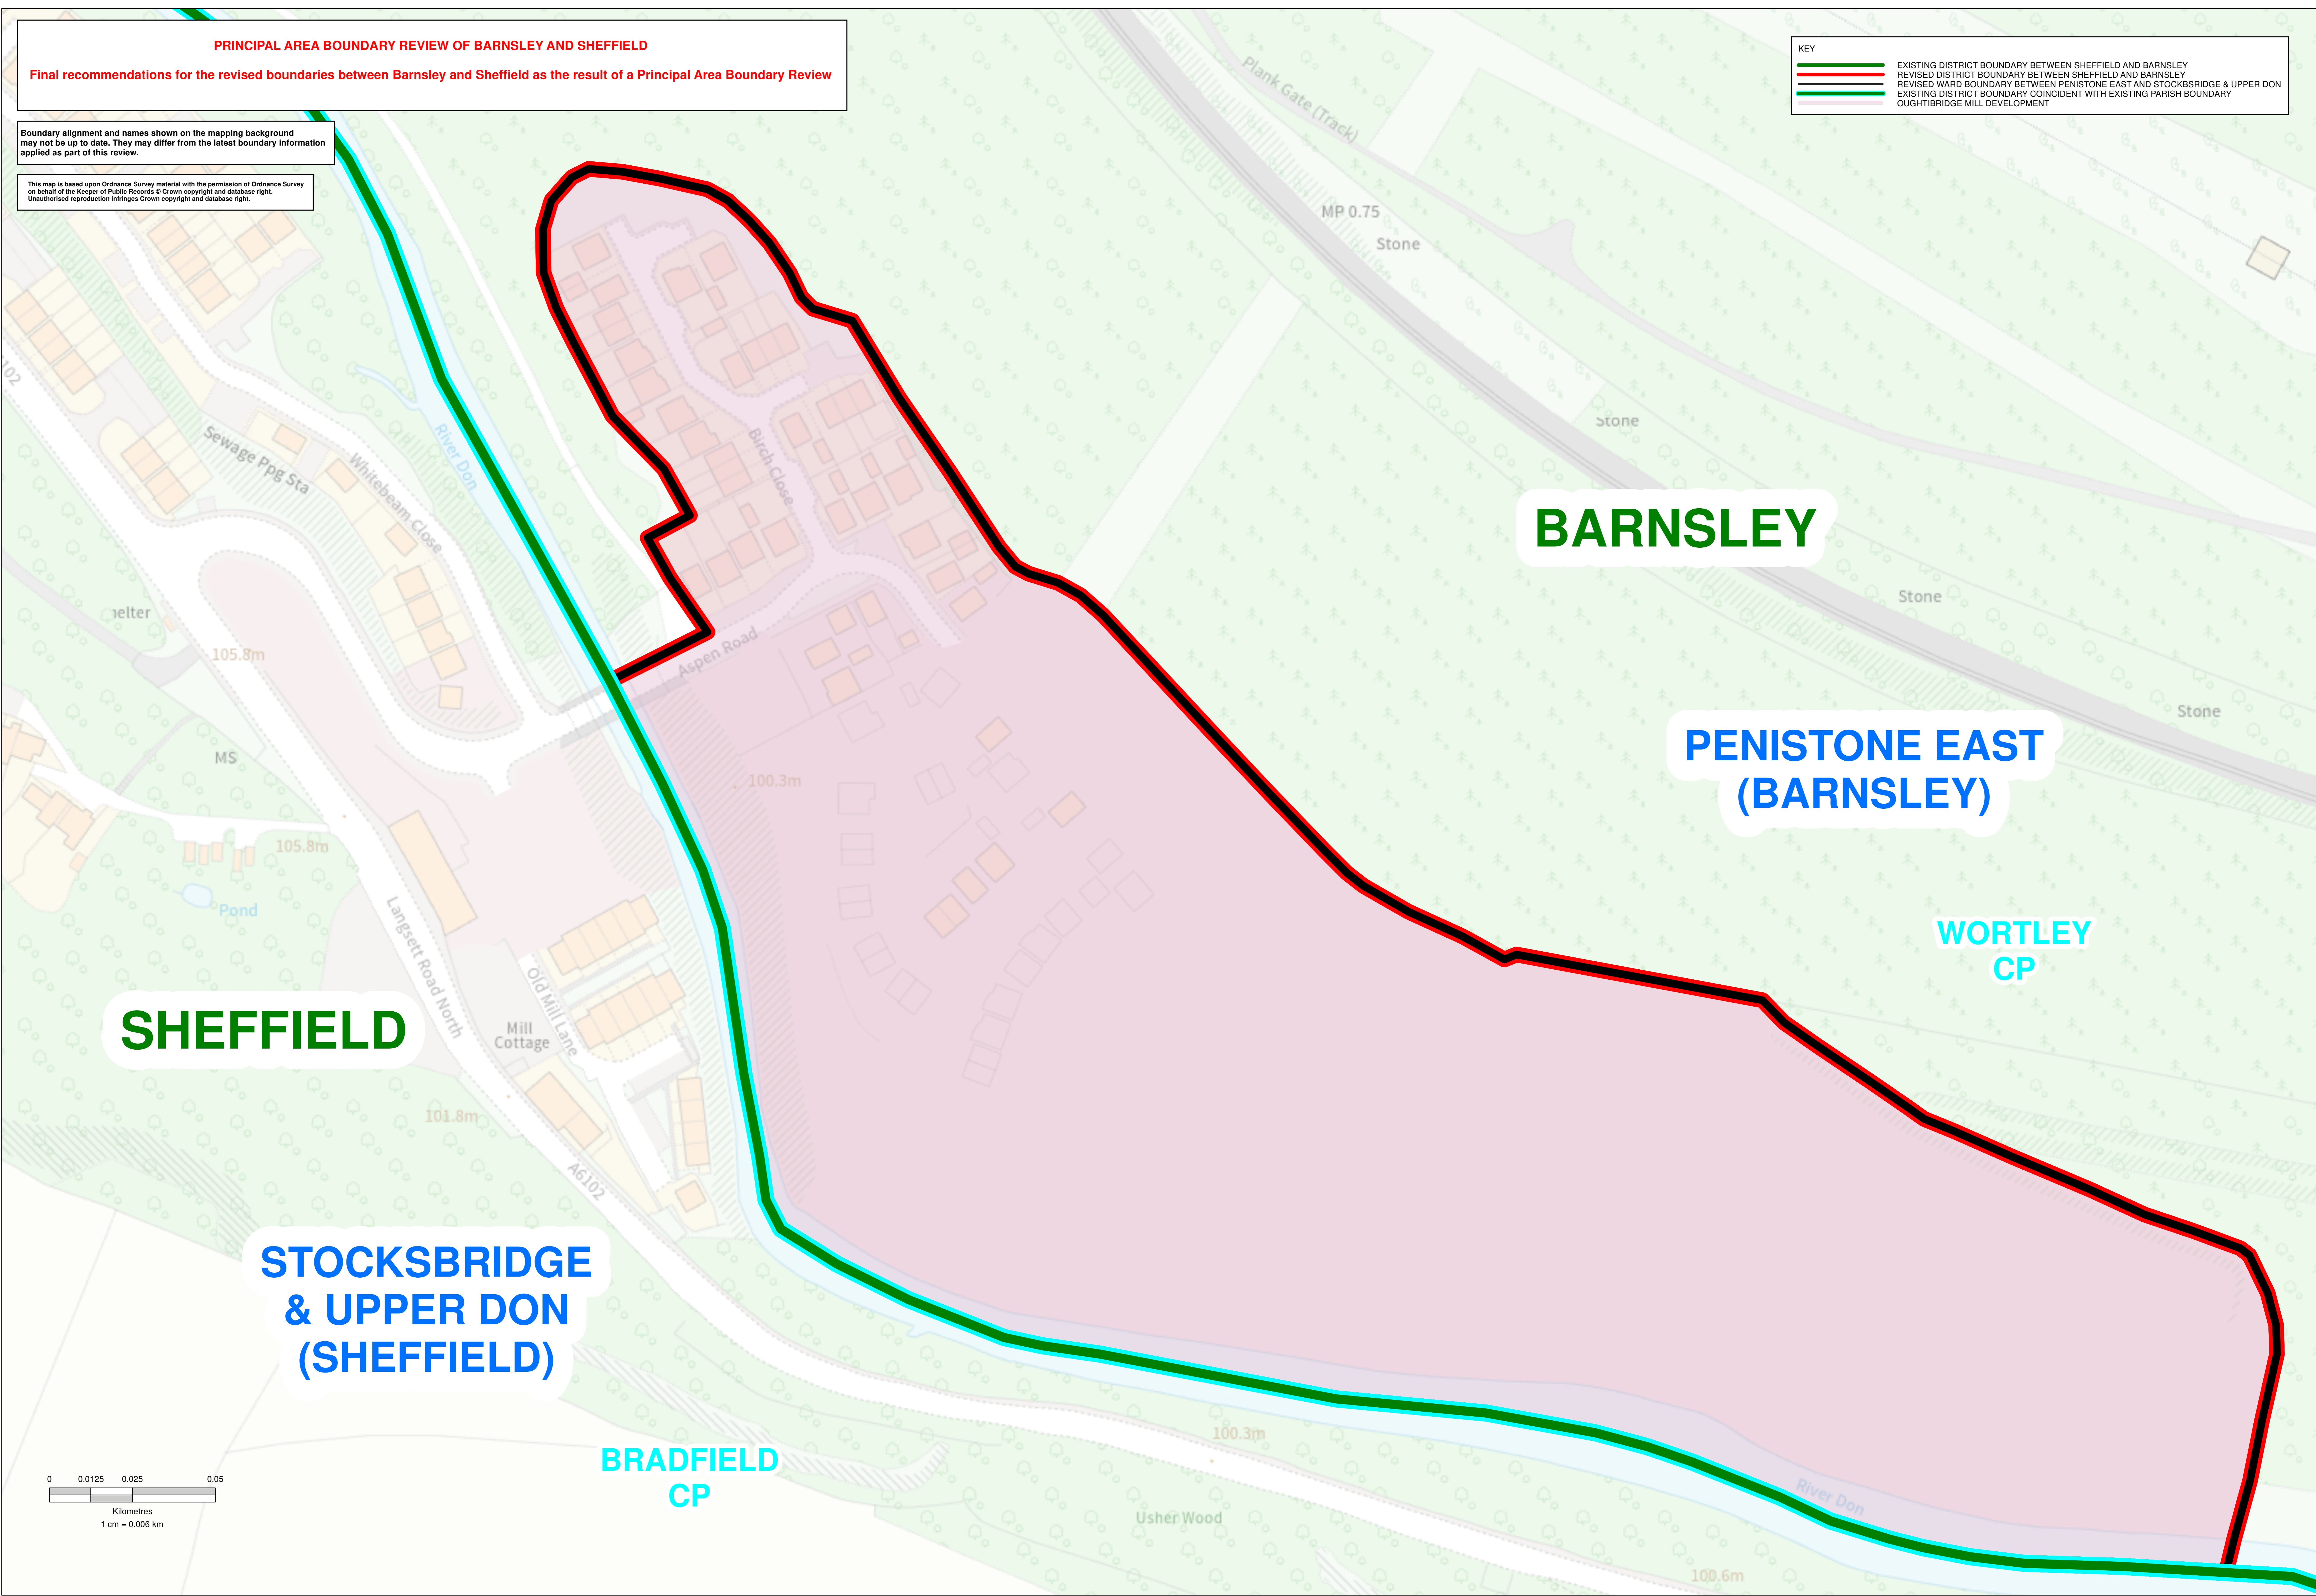

PRINCIPAL AREA BOUNDARY REVIEW OF BARNLSLEY AND SHEFFIELD

Final recommendations for the revised boundaries between Barnsley and Sheffield as the result of a Principal Area Boundary Review

KEY	
	EXISTING DISTRICT BOUNDARY BETWEEN SHEFFIELD AND BARNLSLEY
	REVISED DISTRICT BOUNDARY BETWEEN SHEFFIELD AND BARNLSLEY
	REVISED WARD BOUNDARY BETWEEN PENISTONE EAST AND STOCKSBRIDGE & UPPER DON
	EXISTING DISTRICT BOUNDARY COINCIDENT WITH EXISTING PARISH BOUNDARY OUGHTIBRIDGE MILL DEVELOPMENT

BARNLSLEY

**PENISTONE EAST
(BARNLSLEY)**

**WORTLEY
CP**

SHEFFIELD

**STOCKSBRIDGE
& UPPER DON
(SHEFFIELD)**

**BRADFIELD
CP**