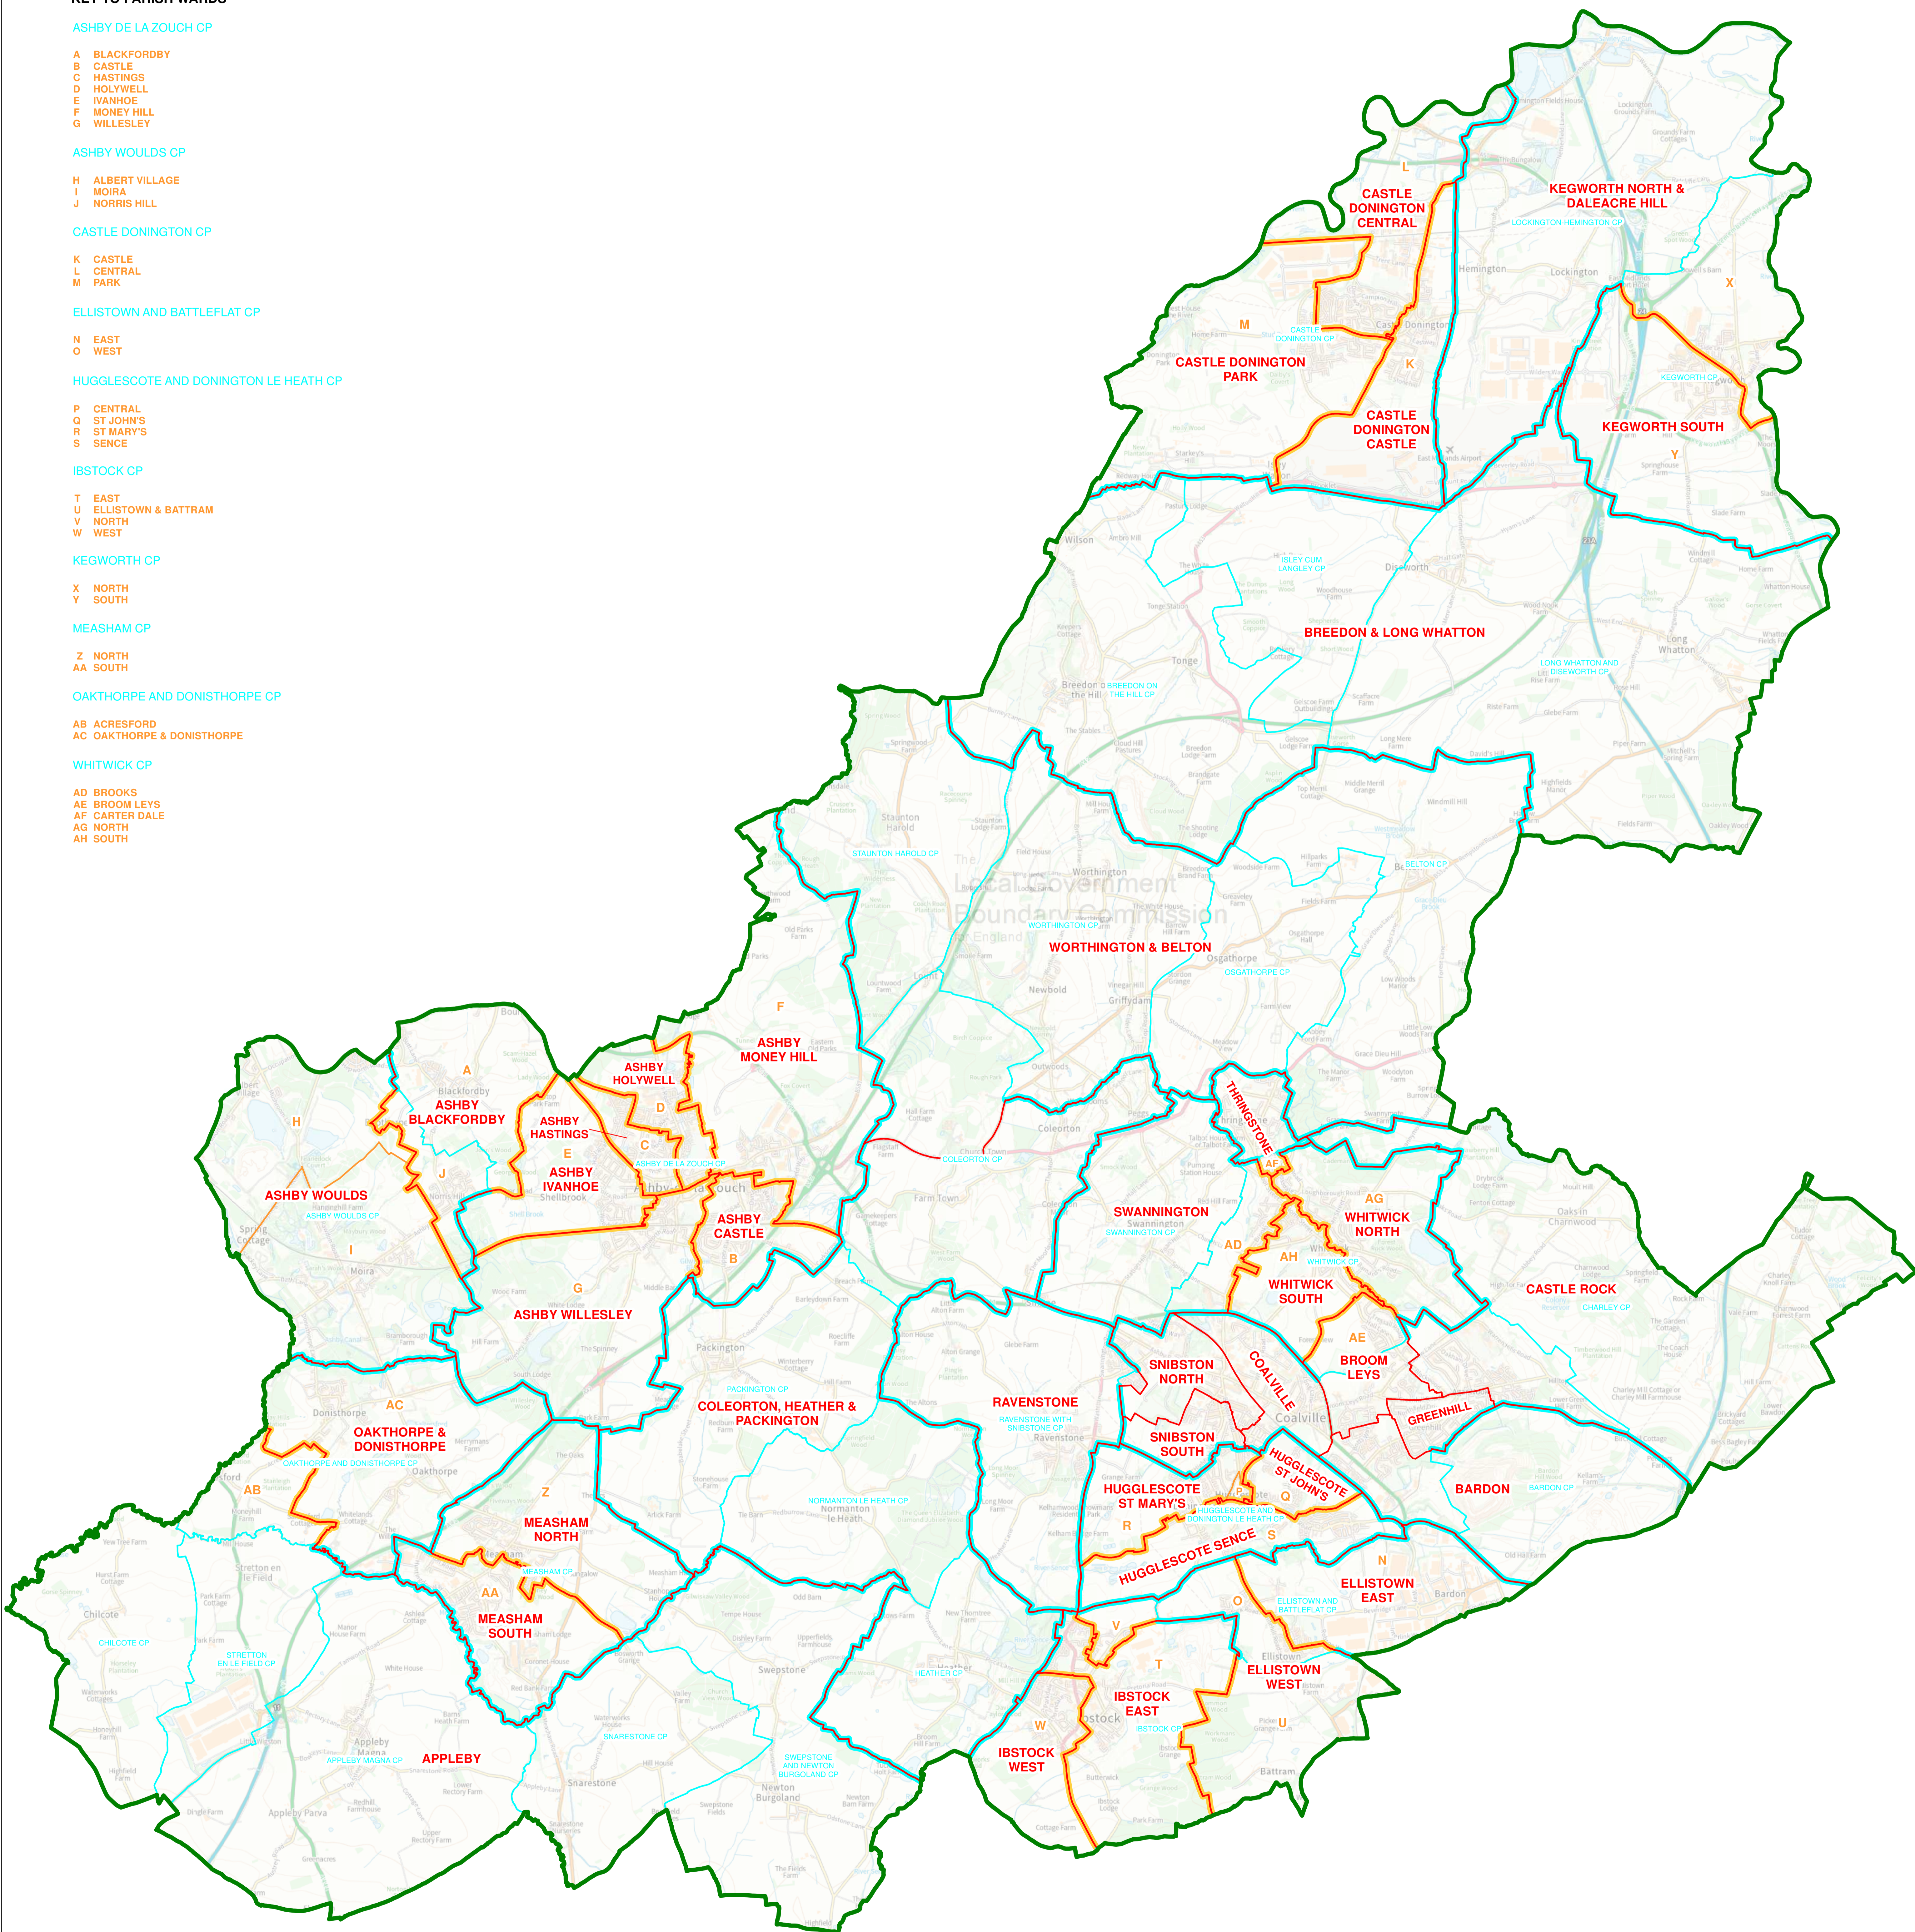

THE LOCAL GOVERNMENT BOUNDARY COMMISSION FOR ENGLAND
ELECTORAL REVIEW OF NORTH WEST LEICESTERSHIRE

Draft recommendations for ward boundaries in the district of North West Leicestershire September 2024
Sheet 1 of 1

KEY TO PARISH WARDS

ASHBY DE LA ZOUCH CP

- A BLACKFORDBY
- B CASTLE
- C HASTINGS
- D HOLYWELL
- E IVANHOE
- F MONEY HILL
- G WILLESLEY

ASHBY WOULD'S CP

- H ALBERT VILLAGE
- I MOIRA
- J NORRIS HILL

CASTLE DONINGTON CP

- K CASTLE
- L CENTRAL
- M PARK

ELLISTOWN AND BATTLEFLAT CP

- N EAST
- O WEST

HUGGLESCOTE AND DONINGTON LE HEATH CP

- P CENTRAL
- Q ST JOHN'S
- R ST MARY'S
- S SENCE

IBSTOCK CP

- T EAST
- U ELLISTOWN & BATTRAM
- V NORTH
- W WEST

KEGWORTH CP

- X NORTH
- Y SOUTH

MEASHAM CP

- Z NORTH
- AA SOUTH

OAKTHORPE AND DONISTHORPE CP

- AB ACRESFORD
- AC OAKTHORPE & DONISTHORPE

WHITWICK CP

- AD BROOKS
- AE BROOM LEYS
- AF CARTER DALE
- AG NORTH
- AH SOUTH

KEY	
	DISTRICT COUNCIL BOUNDARY
	PROPOSED WARD BOUNDARY
	PARISH BOUNDARY
	PROPOSED PARISH WARD BOUNDARY
	PROPOSED WARD BOUNDARY COINCIDENT WITH PARISH BOUNDARY
	PROPOSED WARD BOUNDARY COINCIDENT WITH PROPOSED PARISH WARD BOUNDARY
	ELLISTOWN WEST
	IBSTOCK CP
	PARISH NAME