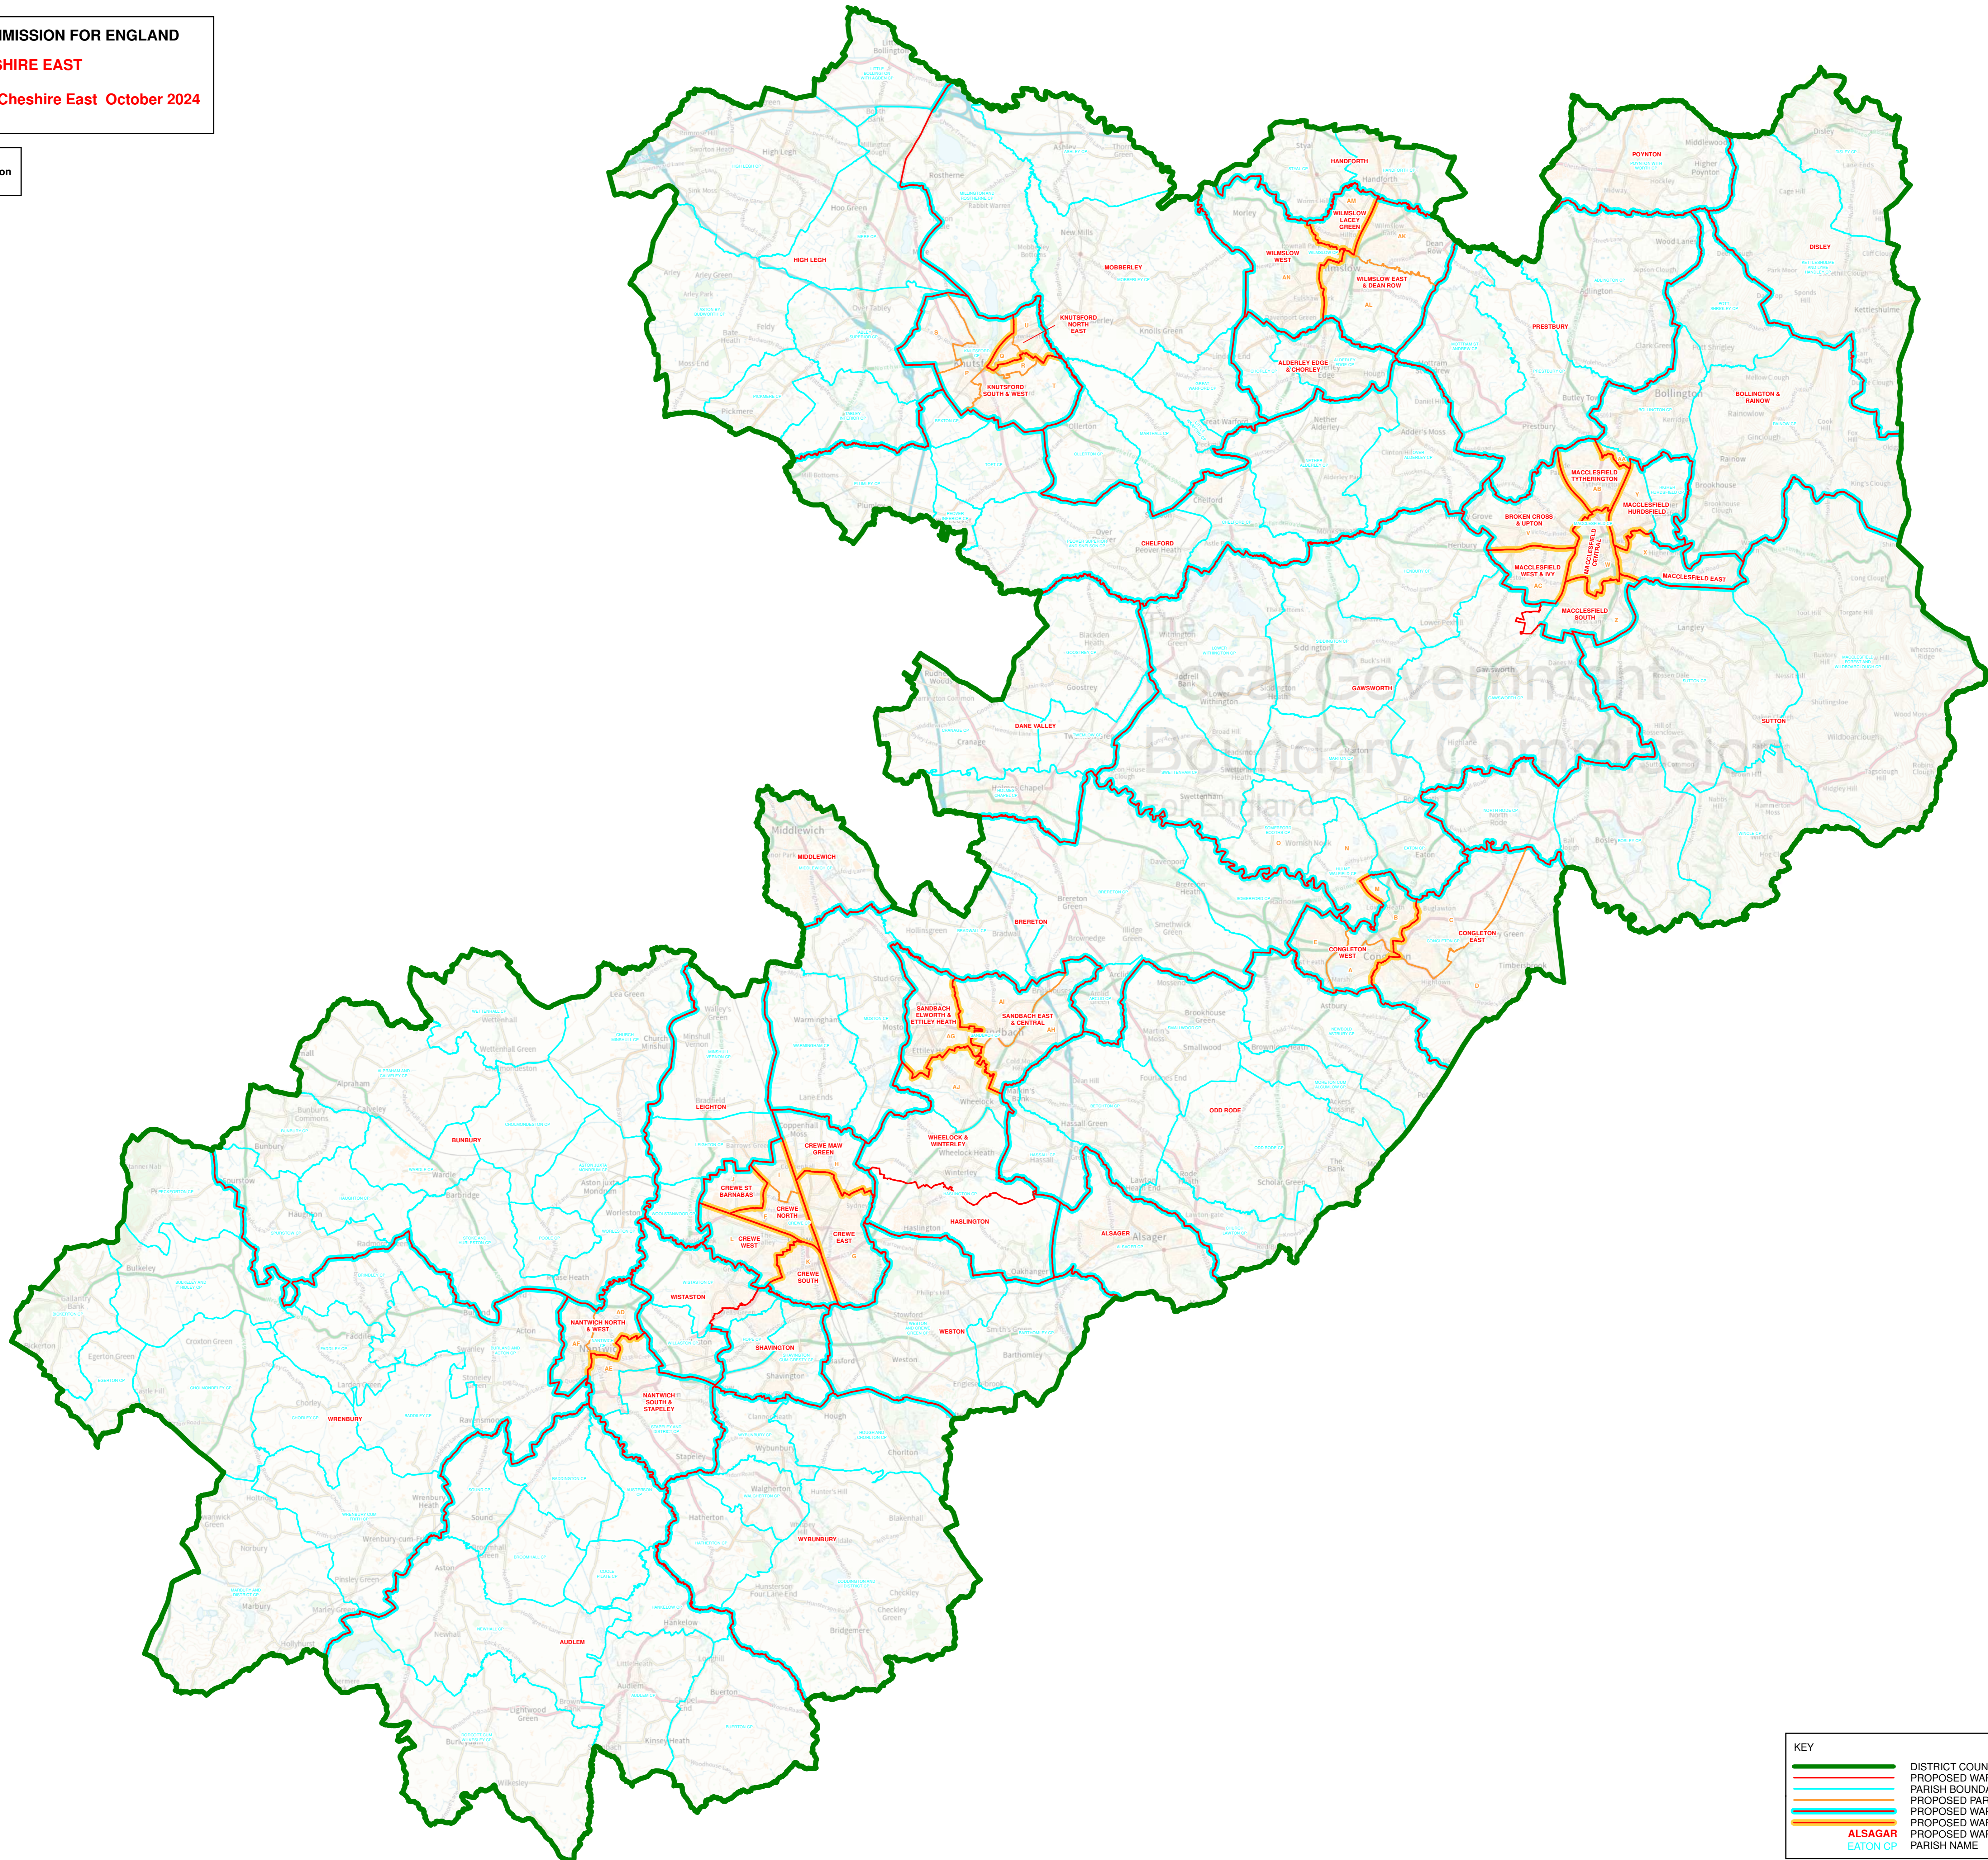

THE LOCAL GOVERNMENT BOUNDARY COMMISSION FOR ENGLAND

ELECTORAL REVIEW OF CHESHIRE EAST

Draft recommendations for ward boundaries in Cheshire East October 2024
Sheet 1 of 1

KEY TO PARISH WARDS

CONGLETON CP

- A CENTRAL
- B NORTH
- C NORTH EAST
- D SOUTH EAST
- E WEST

CREWE CP

- F CREWE CENTRAL
- G CREWE EAST
- H CREWE MAW GREEN
- I CREWE NORTH
- J CREW ST BARNABAS
- K CREWE SOUTH
- L CREWE WEST

HULME WALFIELD AND SOMERFORD BOOTHS PC

- M GIANTSWOOD
- N HULME WALFIELD
- O SOMERFORD BOOTHS

KNUTSFORD CP

- P BEXTON & TOWN CENTRE
- Q CROSS TOWN NORTH
- R CROSS TOWN SOUTH
- S NETHER
- T NORBURY BOOTHS
- U ST JOHN'S WOOD

MACCLESFIELD CP

NANTWICH CP

SANDBACH CP

- AG SANDBACH ELWORTH & ETTILEY HEATH
- AH SANDBACH HEATH & EAST
- AI SANDBACH TOWN
- AJ SANDBACH WHELOCK

WILMSLOW CP

- AK WILMSLOW DEAN ROW
- AL WILMSLOW EAST
- AM WILMSLOW LACEY GREEN
- AN WILMSLOW WEST

KEY	
	DISTRICT COUNCIL BOUNDARY
	PROPOSED WARD BOUNDARY
	PARISH BOUNDARY
	PROPOSED PARISH WARD BOUNDARY
	PROPOSED WARD BOUNDARY COINCIDENT WITH PARISH BOUNDARY
	PROPOSED WARD BOUNDARY COINCIDENT WITH PROPOSED PARISH WARD BOUNDARY
	ALSAGAR
	EATON CP
	PARISH NAME