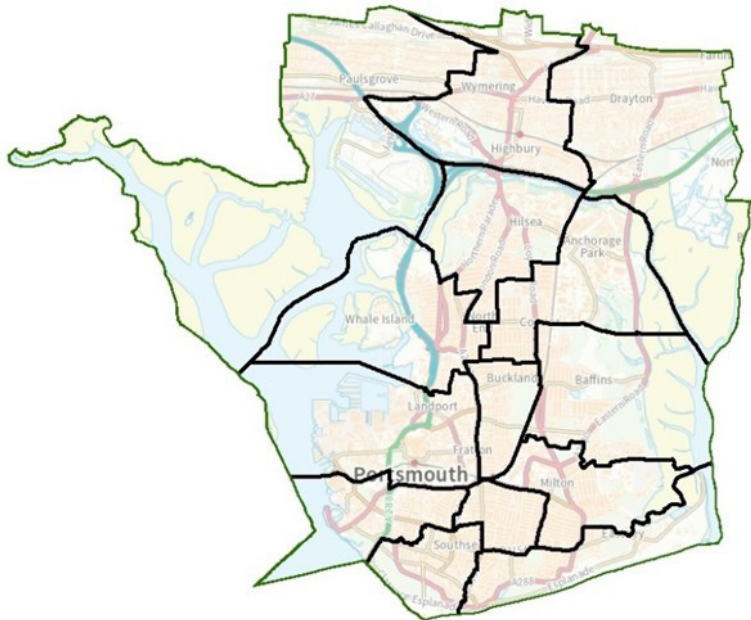

Have your say

Portsmouth Electoral Review

The Local Government Boundary Commission for England is asking for your views on our electoral review of Portsmouth. The review will agree new ward boundaries across the council.

- Do you have suggestions about where your ward boundaries should be?
- Where do people in your area go to access local facilities, such as shops and leisure activities?
- Which areas do you identify as your local community?