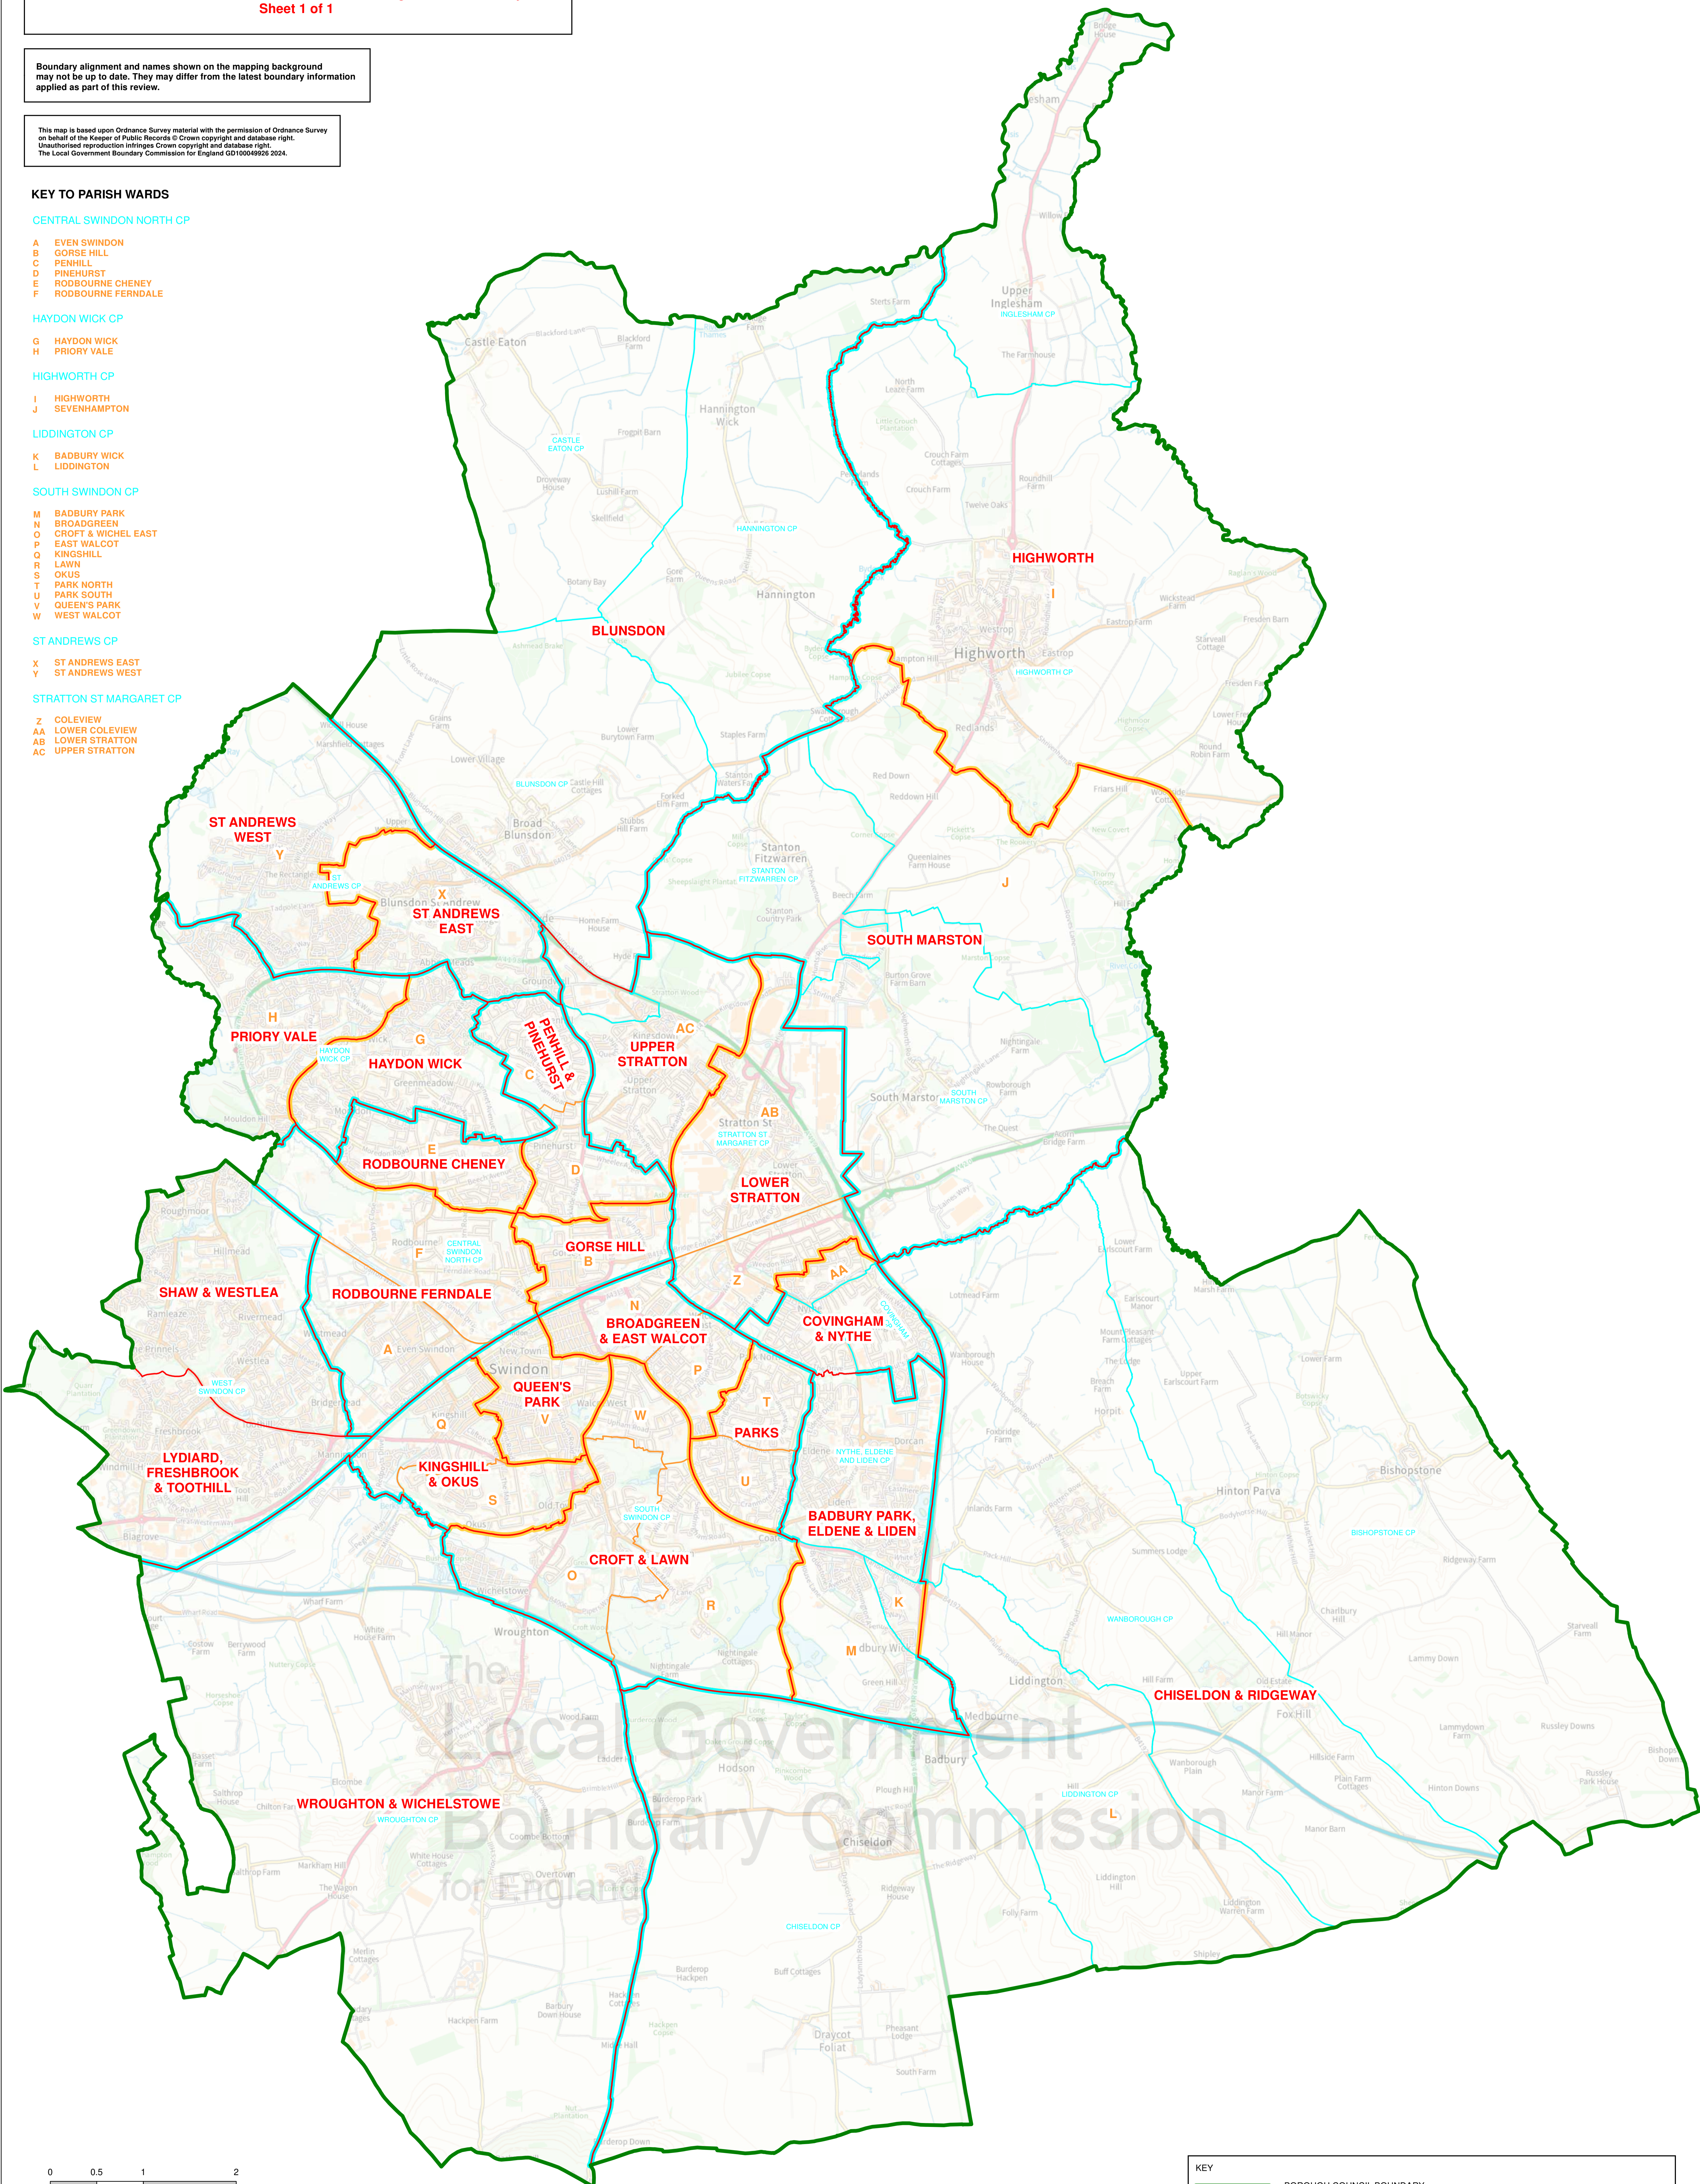

THE LOCAL GOVERNMENT BOUNDARY COMMISSION FOR ENGLAND

ELECTORAL REVIEW OF SWINDON

Draft recommendations for ward boundaries in the borough of Swindon July 2024
Sheet 1 of 1

KEY TO PARISH WARDS

CENTRAL SWINDON NORTH CP

- A EVEN SWINDON
- B GORSE HILL
- C PENHILL
- D PINEHURST
- E RODBOURNE CHENEY
- F RODBOURNE FERDALE

HAYDON WICK CP

- G HAYDON WICK
- H PRIORY VALE

HIGHWORTH CP

- I HIGHWORTH
- J SEVENHAMPTON

LIDDINGTON CP

- K BADBURY WICK
- L LIDDINGTON

SOUTH SWINDON CP

- M BADBURY PARK
- N BROADGREEN
- O CROFT & WICHELO EAST
- P EAST WALCOT
- Q KINGSHILL
- R LAWN
- S OKUS
- T PARK NORTH
- U PARK SOUTH
- V QUEEN'S PARK
- W WEST WALCOT

ST ANDREWS CP

- X ST ANDREWS EAST
- Y ST ANDREWS WEST

STRATTON ST MARGARET CP

KEY	
	BOROUGH COUNCIL BOUNDARY
	PROPOSED WARD BOUNDARY
	PARISH BOUNDARY
	PROPOSED PARISH WARD BOUNDARY
	PROPOSED WARD BOUNDARY COINCIDENT WITH PARISH BOUNDARY
	PROPOSED WARD BOUNDARY COINCIDENT WITH PROPOSED PARISH WARD BOUNDARY
	PARKS
	CHISELDON CP
	PROPOSED WARD NAME
	PARISH NAME