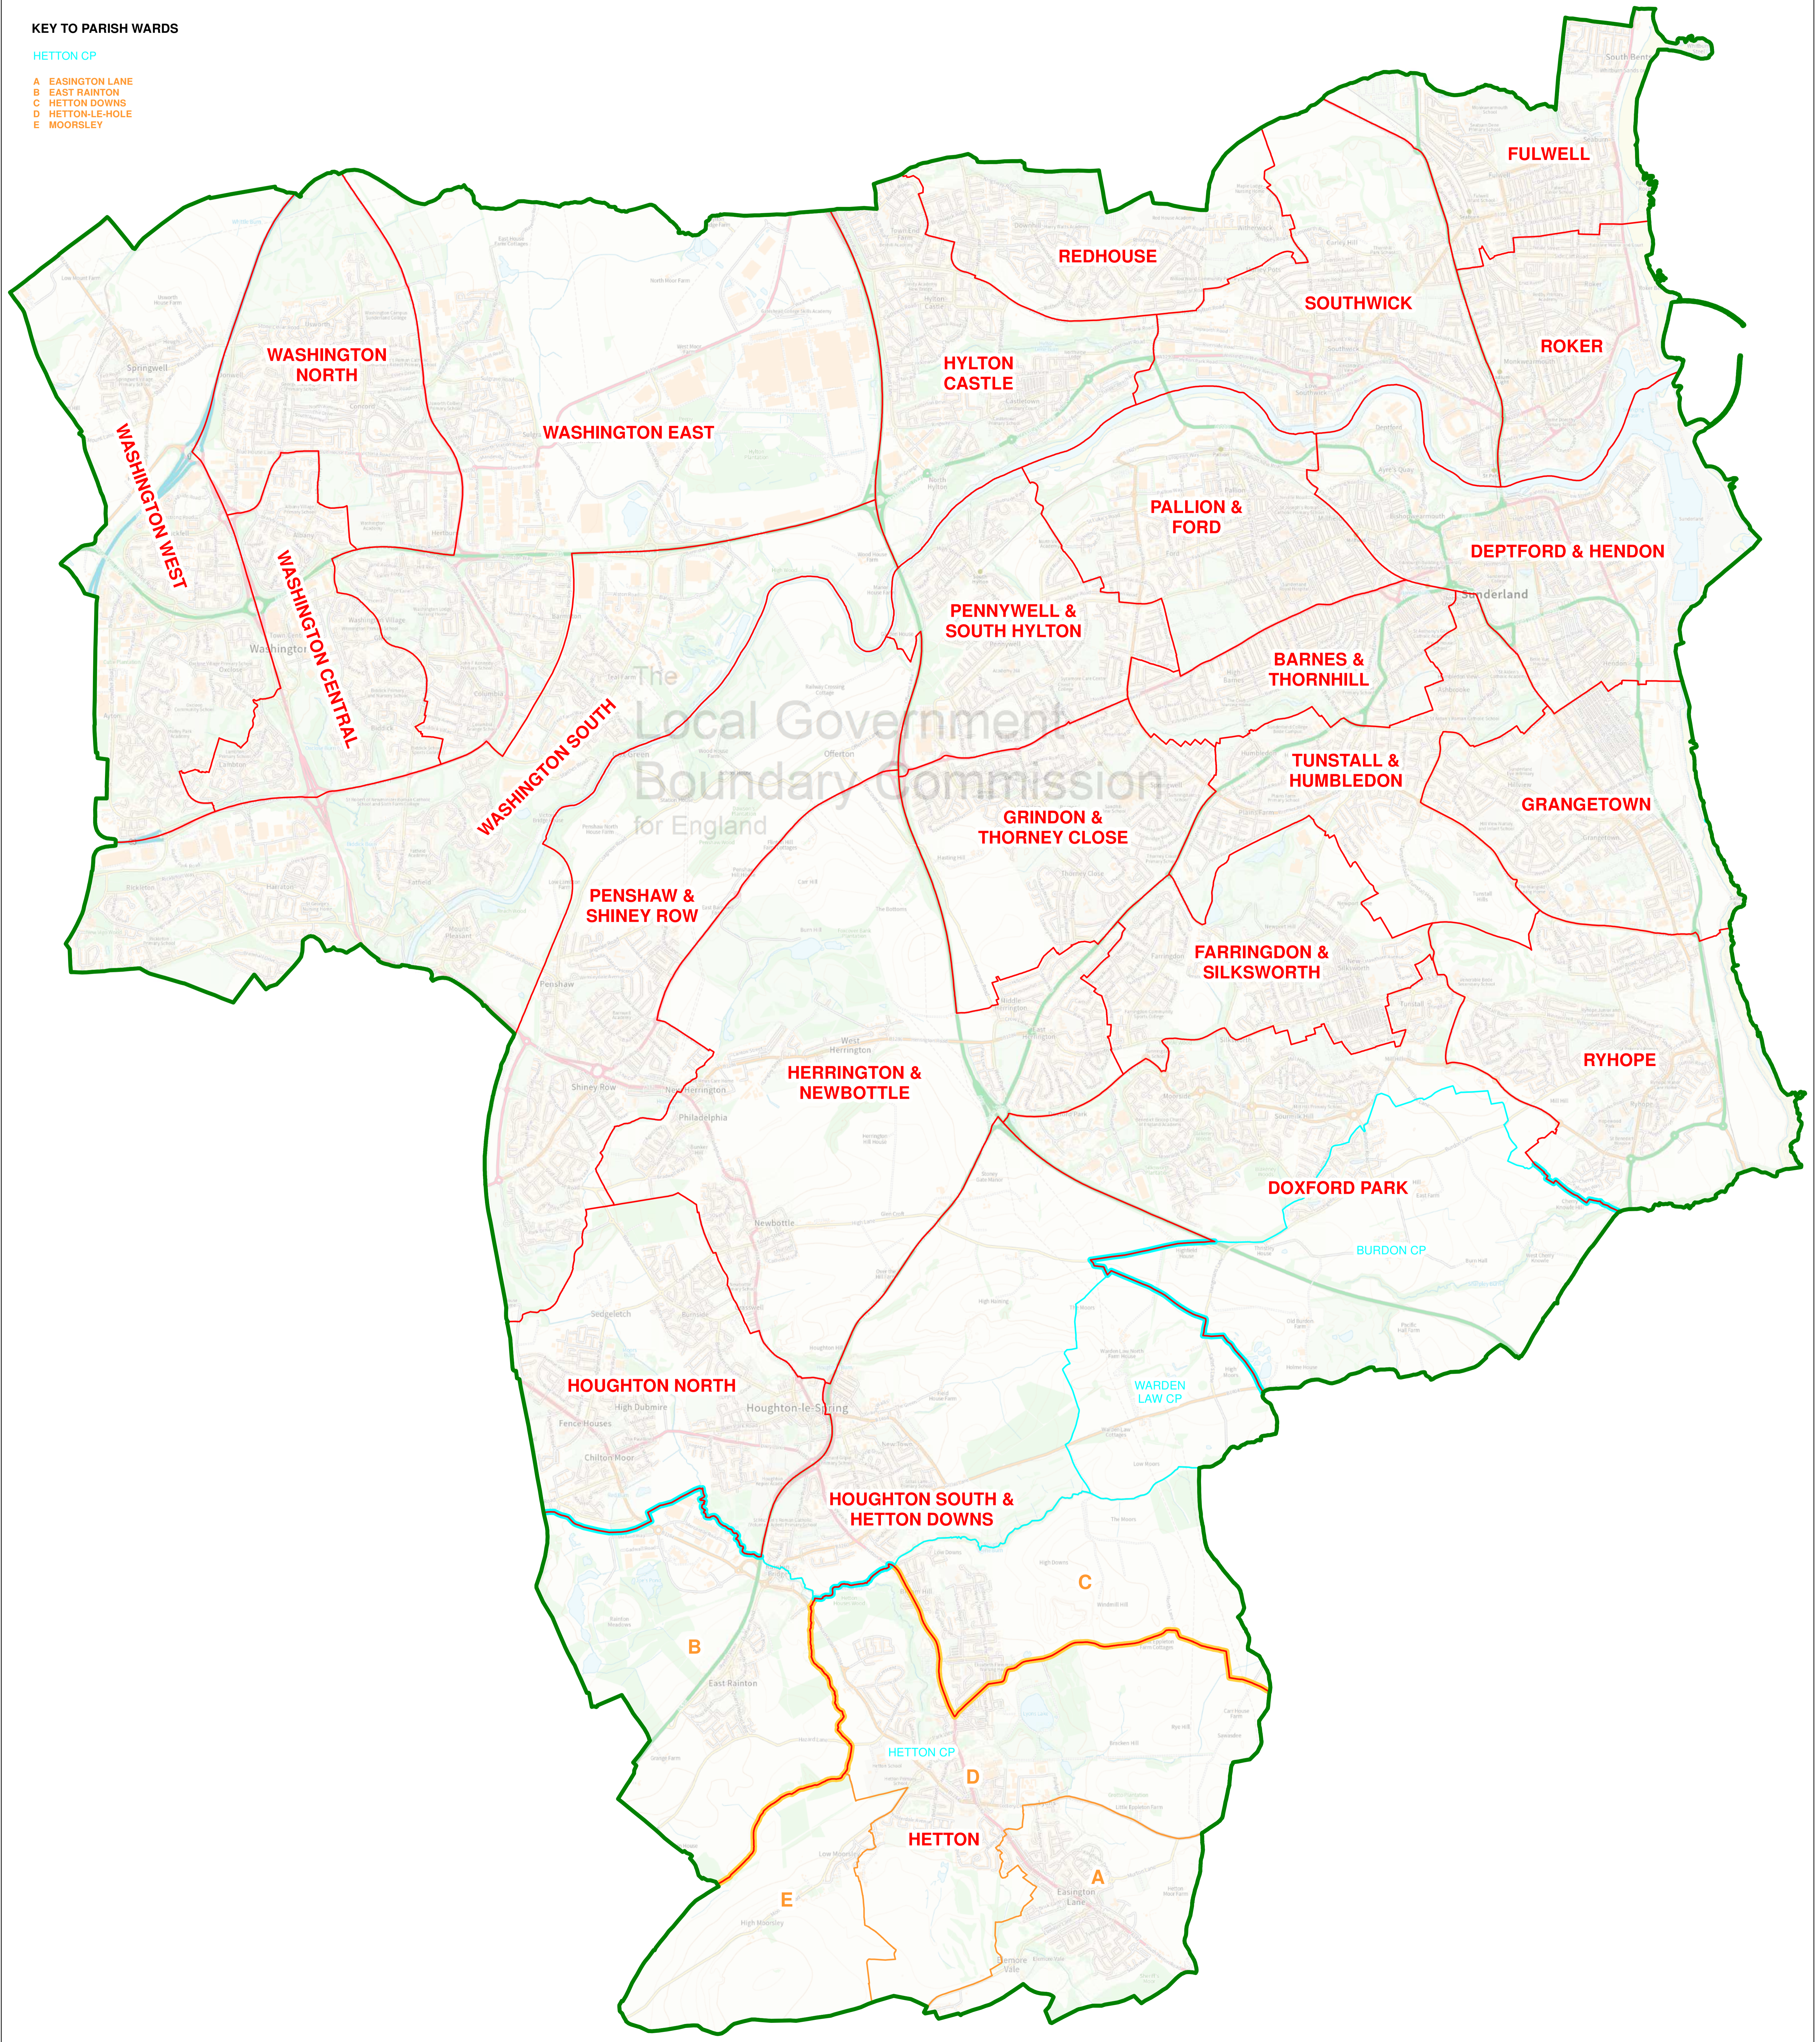

THE LOCAL GOVERNMENT BOUNDARY COMMISSION FOR ENGLAND

ELECTORAL REVIEW OF SUNDERLAND

Final recommendations for ward boundaries in the city of Sunderland July 2024
Sheet 1 of 1

KEY TO PARISH WARDS

HETTON CP

- A EASINGTON LANE
- B EAST RAINTON
- C HETTON DOWNS
- D HETTON-LE-HOLE
- E MOORSLEY

KEY	
	CITY COUNCIL BOUNDARY
	PROPOSED WARD BOUNDARY
	PARISH BOUNDARY
	PROPOSED PARISH WARD BOUNDARY
	PROPOSED WARD BOUNDARY COINCIDENT WITH PARISH BOUNDARY
	PROPOSED WARD BOUNDARY COINCIDENT WITH PROPOSED PARISH WARD BOUNDARY
	HETTON CP
	HETTON CP
	PARISH NAME