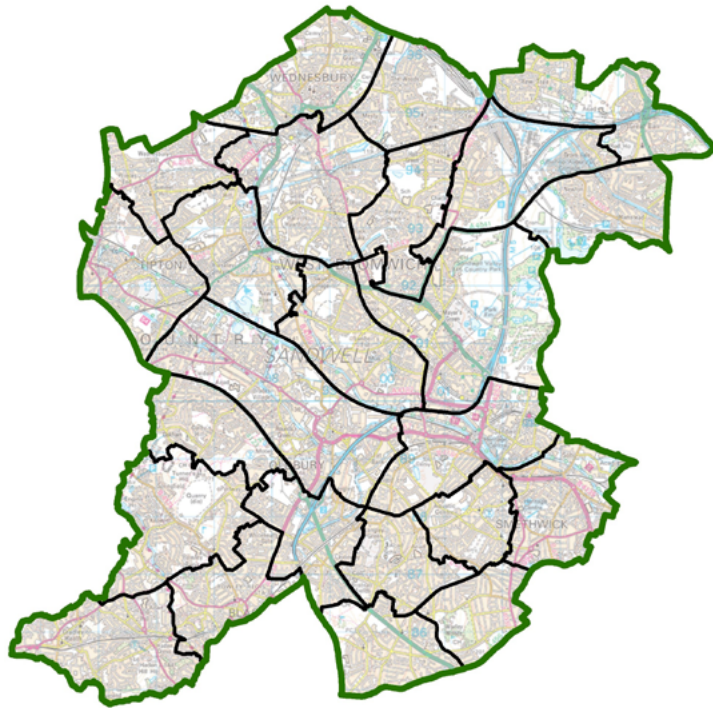

Have your say

Sandwell Electoral Review

The Local Government Boundary Commission for England is asking for your views on our electoral review of Sandwell. The review will agree new ward boundaries across the council.

- Do you have suggestions about where your ward boundaries should be?
- Where do people in your area go to access local facilities, such as shops and leisure activities?
- Which areas do you identify as your local community?