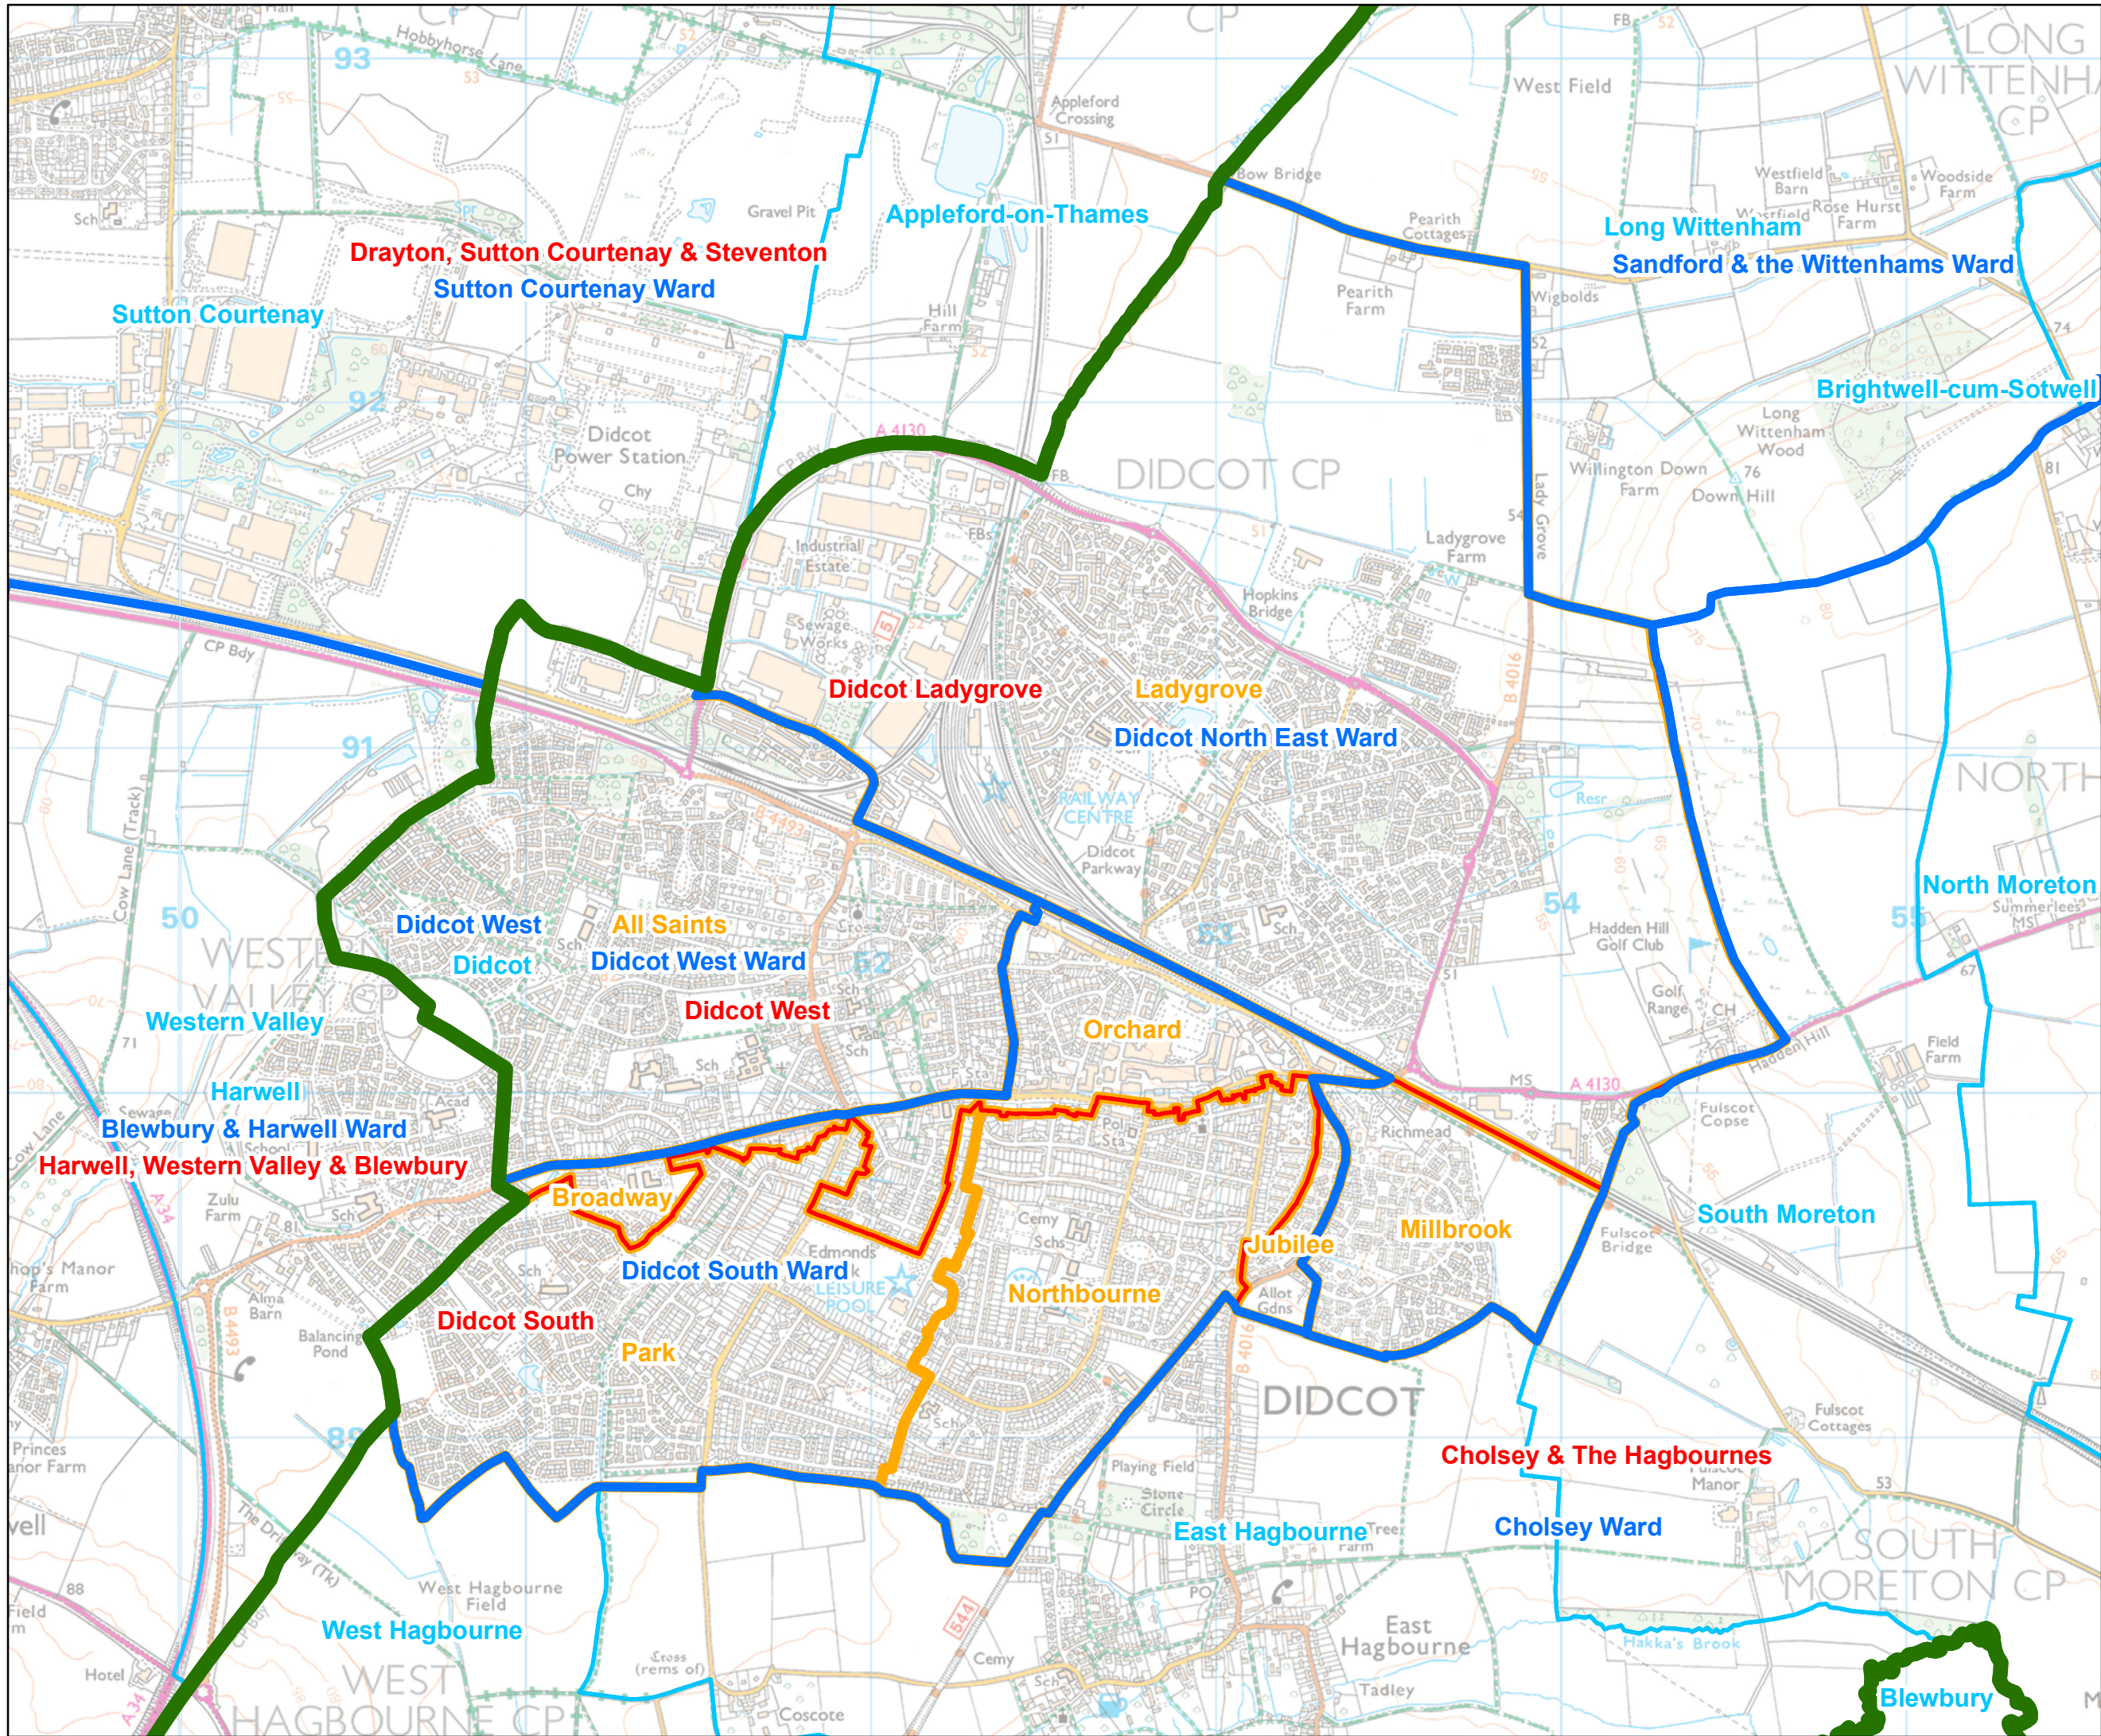

### Parish Warding Arrangements for Didcot

-  District
-  District Ward
-  Final Recommendations
-  Parish
-  Parish Ward
-  Mask

0 0.175 0.35 0.7  
Kilometers