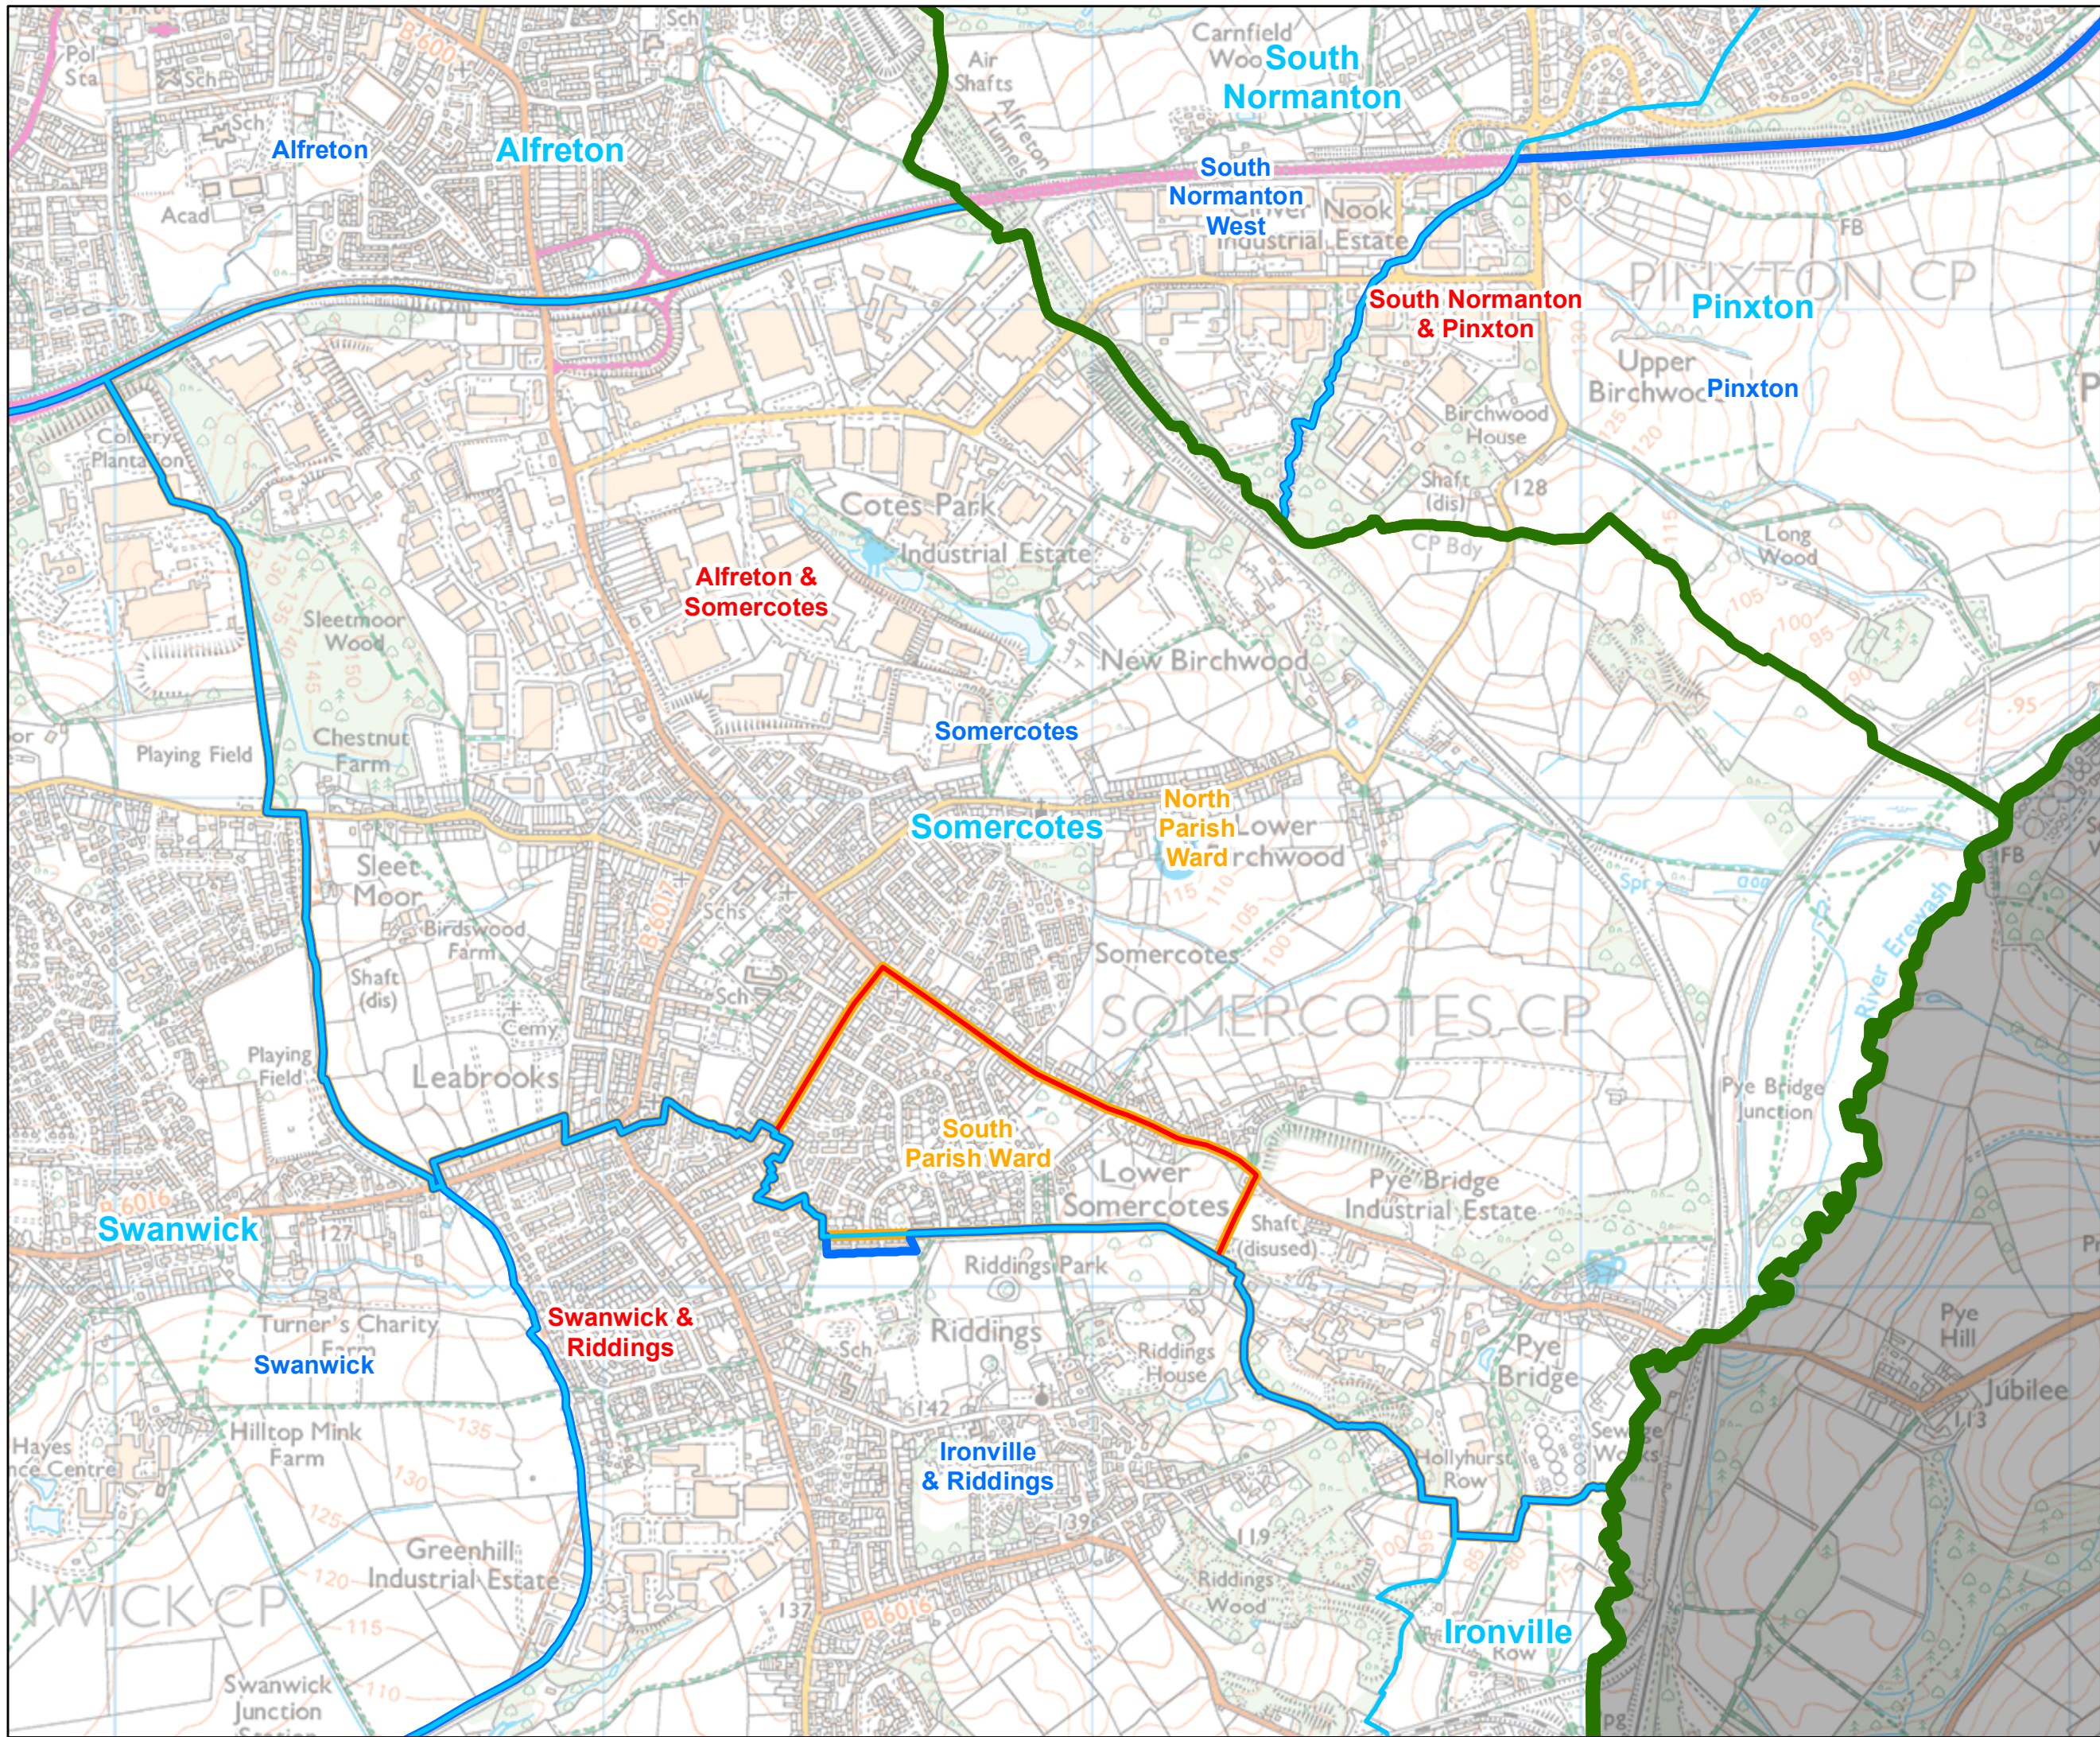

Parish Warding Arrangements for Somercotes

-  County
-  District
-  Parish
-  Final Recommendations
-  Wards
-  Parish Ward

0 0.125 0.25 0.5
Kilometers