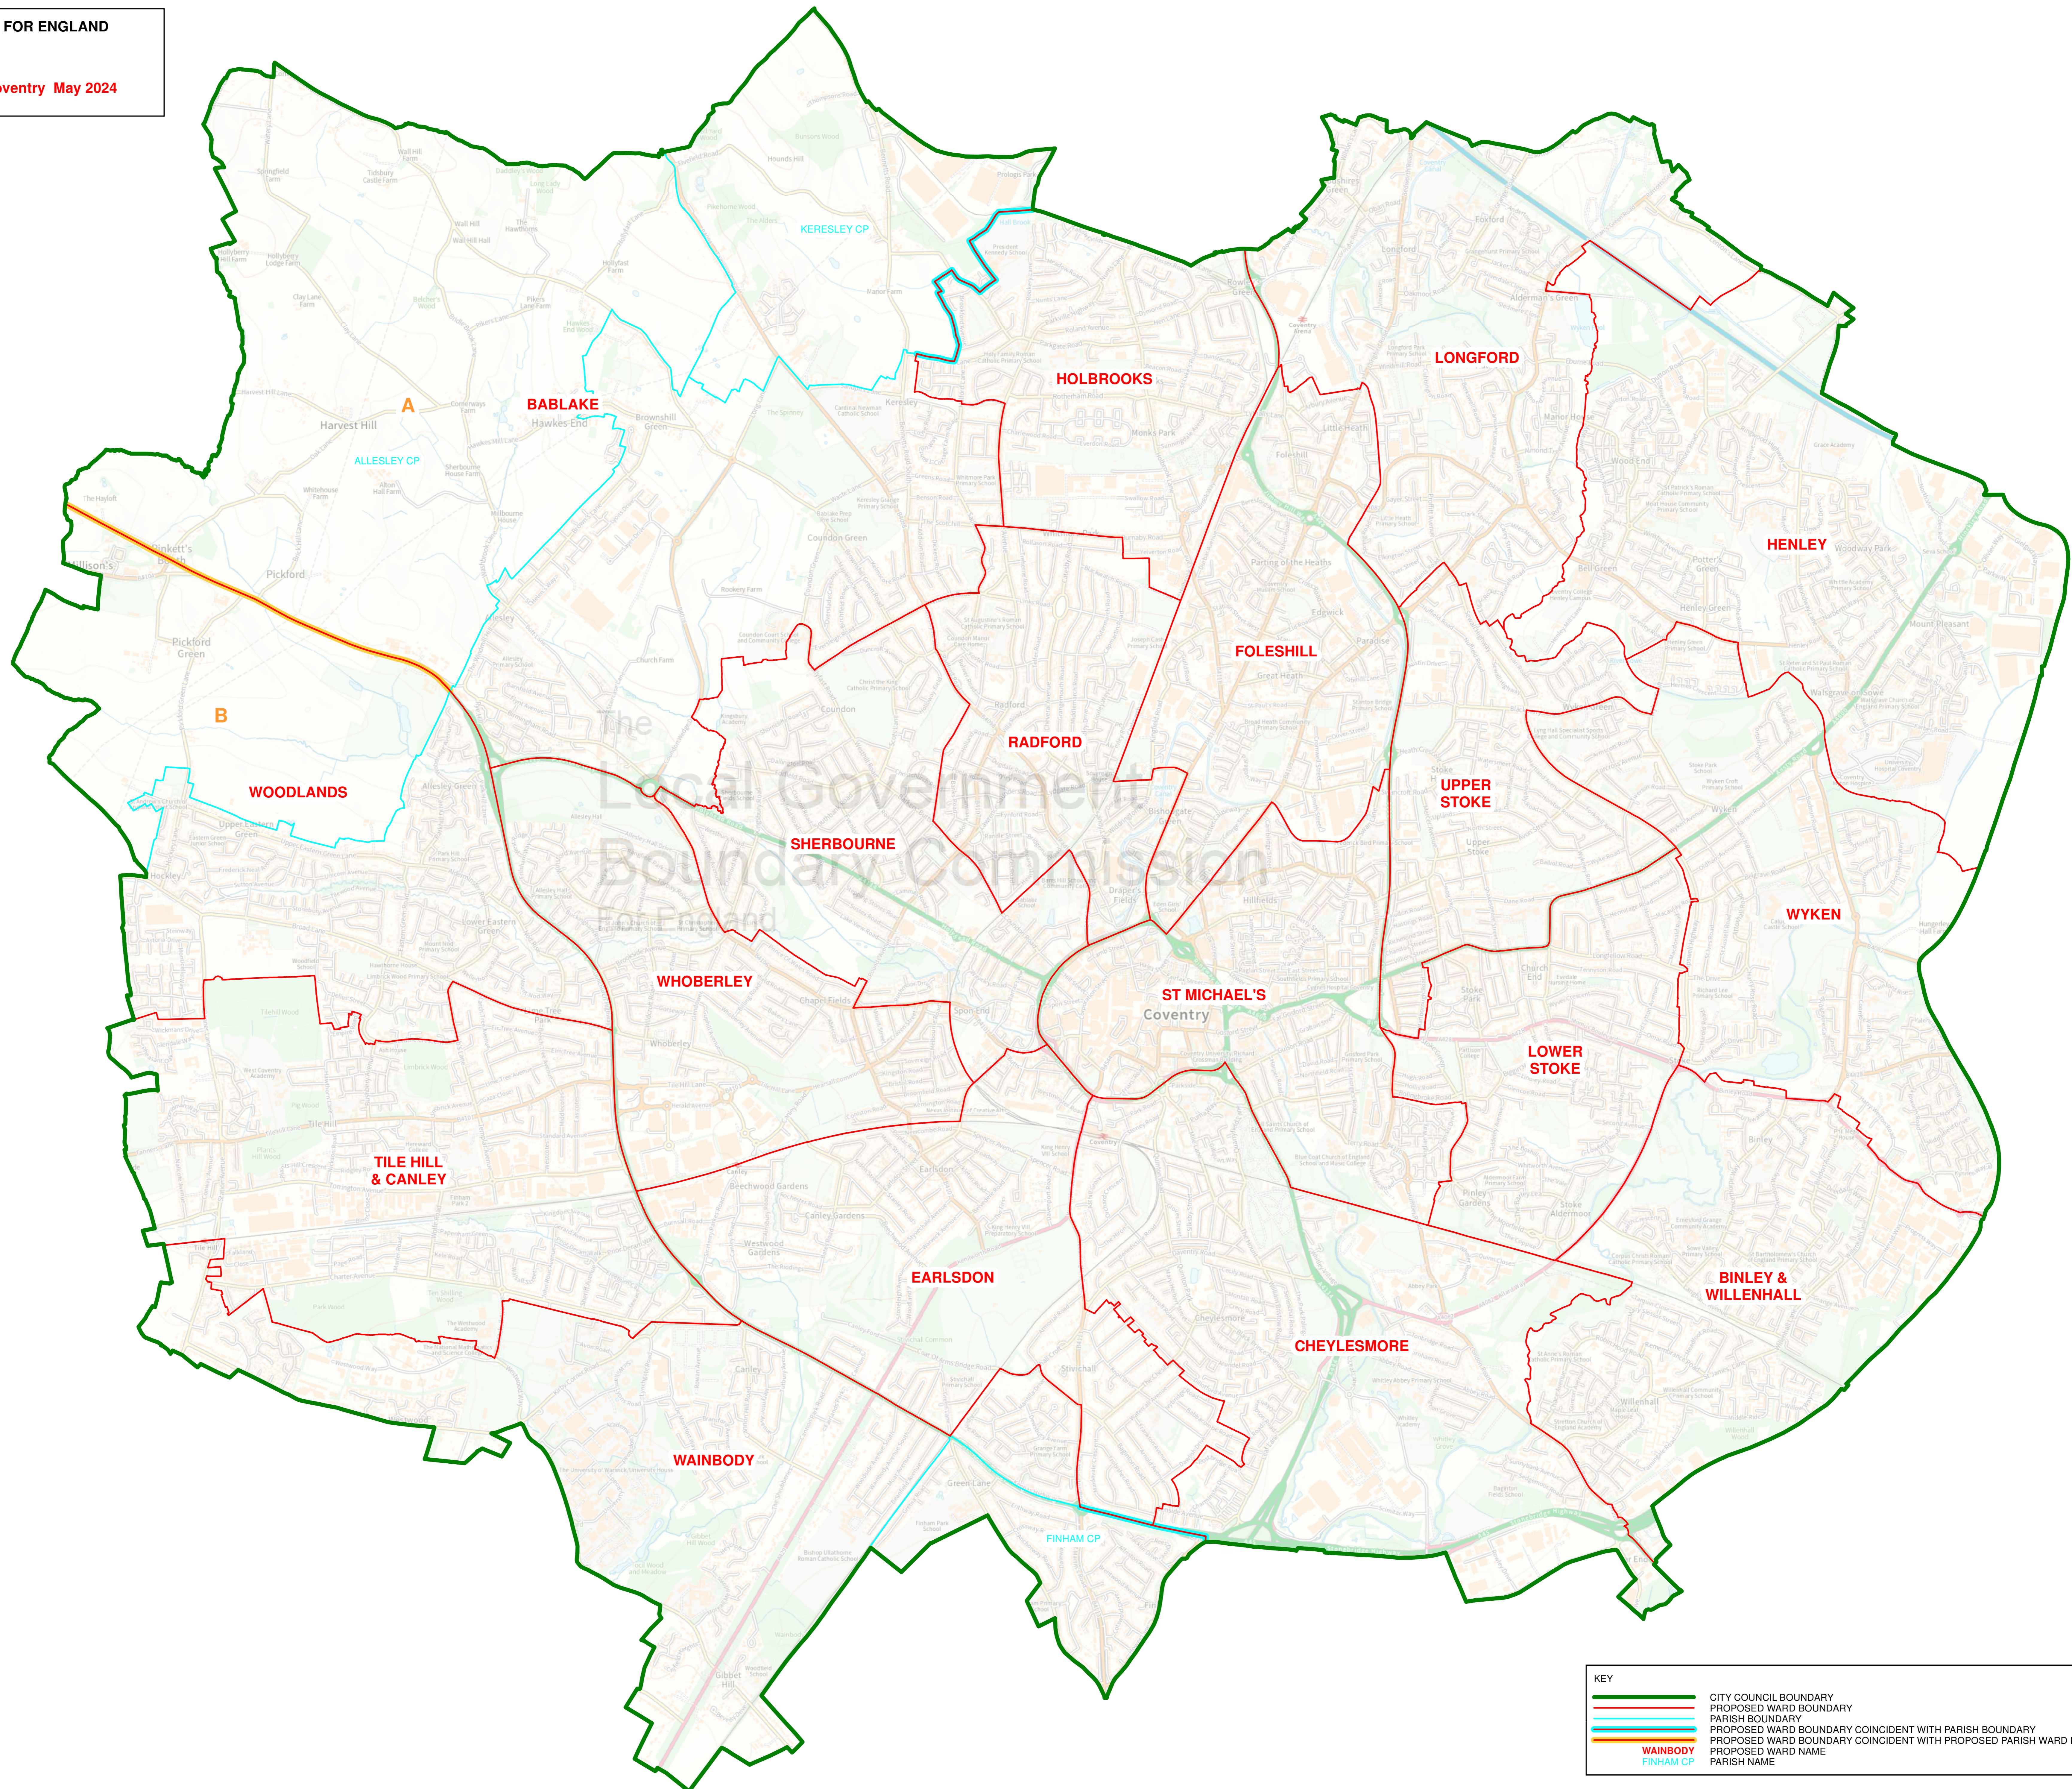

THE LOCAL GOVERNMENT BOUNDARY COMMISSION FOR ENGLAND

ELECTORAL REVIEW OF COVENTRY

Final recommendations for ward boundaries in the city of Coventry May 2024
Sheet 1 of 1

KEY TO PARISH WARDS

- ALLESLEY CP
- A ALLESLEY
- B EASTERN GREEN

KEY	
	CITY COUNCIL BOUNDARY
	PROPOSED WARD BOUNDARY
	PARISH BOUNDARY
	PROPOSED WARD BOUNDARY COINCIDENT WITH PARISH BOUNDARY
	PROPOSED WARD BOUNDARY COINCIDENT WITH PROPOSED PARISH WARD BOUNDARY
	PROPOSED WARD NAME
	WAINBODY
	FINHAM CP
	PARISH NAME